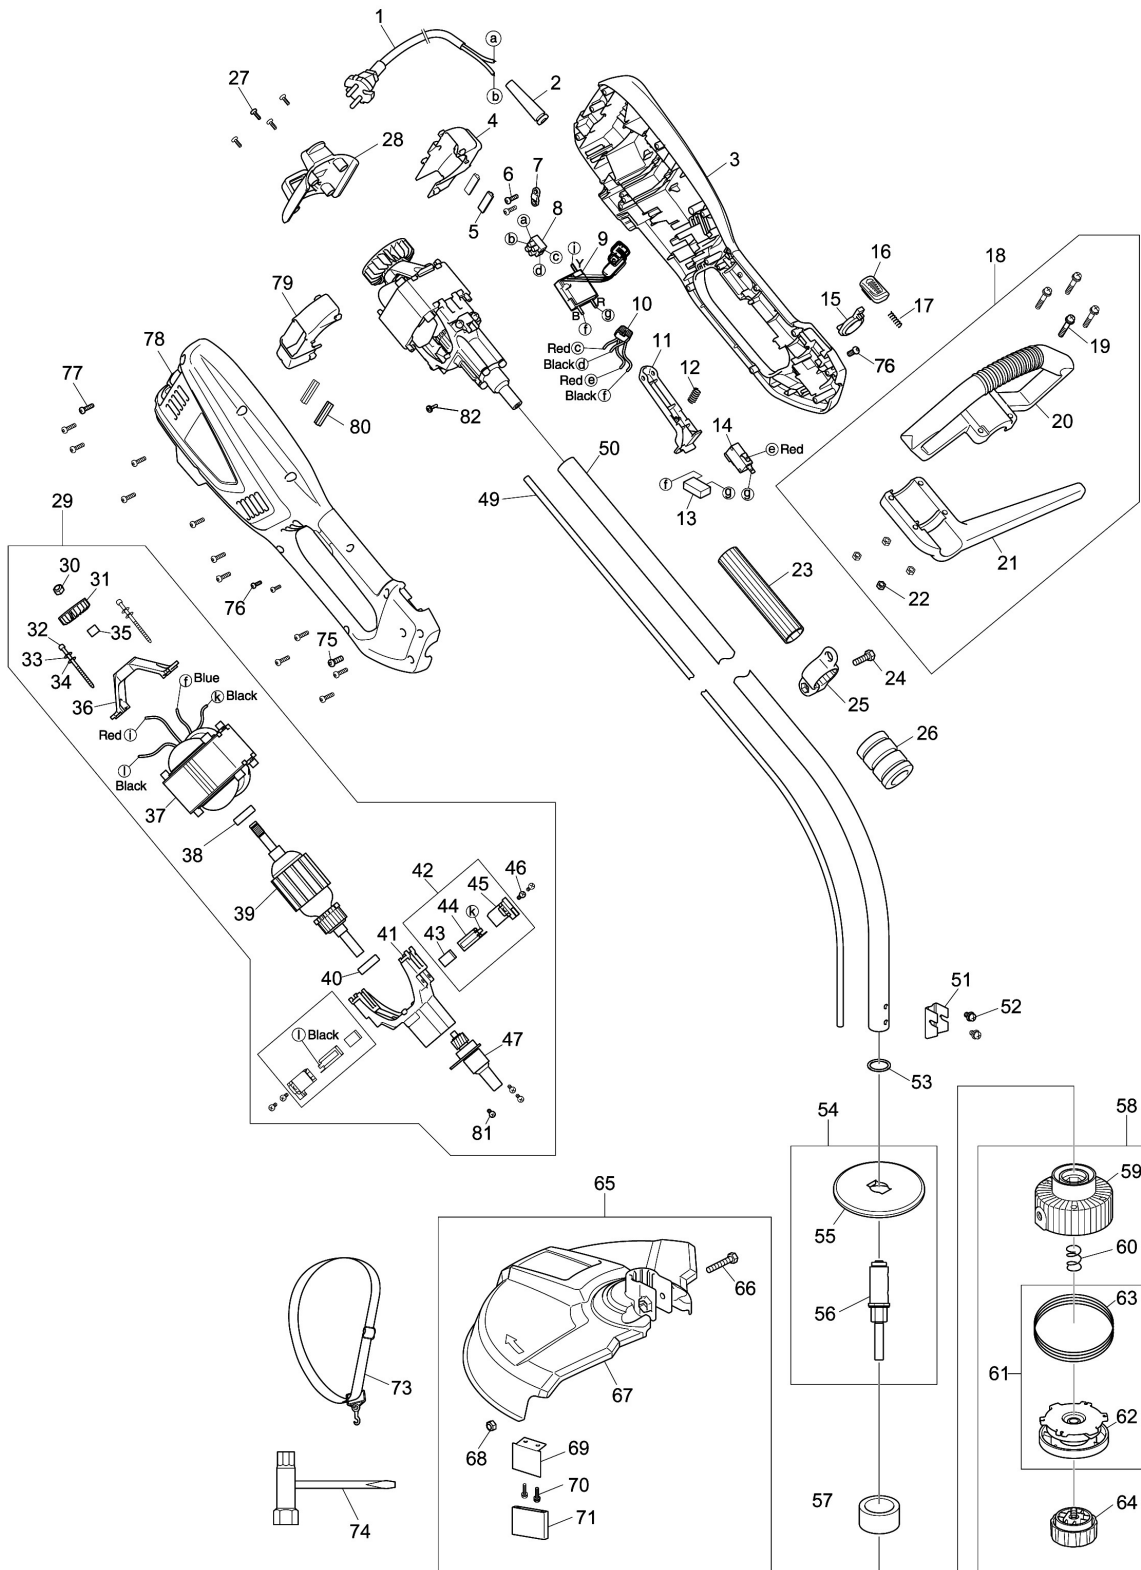

Model No.UR3501 ELECTRIC GRASS TRIMMER

Model No.UR3501 ELECTRIC GRASS TRIMMER

Položka	Objednávacie číslo	Popis	Zmena	ks	New/Old	Možnosť 1	Možnosť 2	Poznámka
001	YA00000497	POWER CORD & PLUG		1				
002	YA00000516	CORD PROTECTOR		1				
003	YA00000660	HOUSING ASSEMBLY		1				
D10		INC. 078						
004	YA00000562	LEFT VOLUTE CASE		1				
005	YA00000514	RUBBER PAD		2				
006	YA00000618	TAPPING SCREW ST4X14		2				
007	YA00000547	CABLE PRESS BOARD		1				
008	YA00000501	TERMINAL SET		2				
009	YA00000643	PCB CONTROL BOARD		1				
010	YA00000499	INDUCTANCE		1				
011	YA00000554	SWITCH TRIGGER		1				
012	YA00000513	SPRING		1				
013	YA00000498	CAPACITOR		1				
014	YA00000555	SWITCH		1				
015	YA00000539	SPACING COLLAR		1				
016	YA00000525	PUSH BUTTON		1				
017	YA00000511	COMPRESSION SPRING		1				
018	YA00000620	AUXILIARY HANDLE ASSEMBLY		1				
D10		INC. 19-22						
019	YA00000621	NYLOC SCREW		4				
020	YA00000564	AUX.HANDLE COVER		1				
021	YA00000563	AUX.HANDLE SUPPORT		1				
022	YA00000622	SELF-LOCKING NUT M5		4				
023	YA00000623	THE INSULATING SHEATH		1				
024	YA00000624	PAN HEAD MACHINE SCREWS M6X20		1				
025	YA00000541	SHOULD BELT RING		1				
026	YA00000521	RUBBER COVER		1				
027	YA00000625	SELF TAPPING SCREW		4				
028	YA00000560	REAR COVER		1				
029	YA00000626	MOTOR ASSEMBLY 230V/1000W		1				
D10		INC. 30-41, 43-47, 81						
030	YA00000627	SELF-LOCKING NUTS M6		1				
031	YA00000507	IMPELLER		1				
032	YA00000538	STATOR SCREW		2				
033	YA00000523	SPRING WASHER		2				
034	YA00000524	FLAT WASHER		2				
035	YA00000531	AXLE SLEEVE		1				
036	YA00000526	REAR BRACKET		1				
037	YA00000505	STATOR ASS'Y		1				
038	YA00000431	608 BEARING		1				
039	YA00000658	ROTOR ASSEMBLY		1				
040	YA00000430	BEARING		1				
041	YA00000629	FRONT BRACKET ASSEMBLY		1