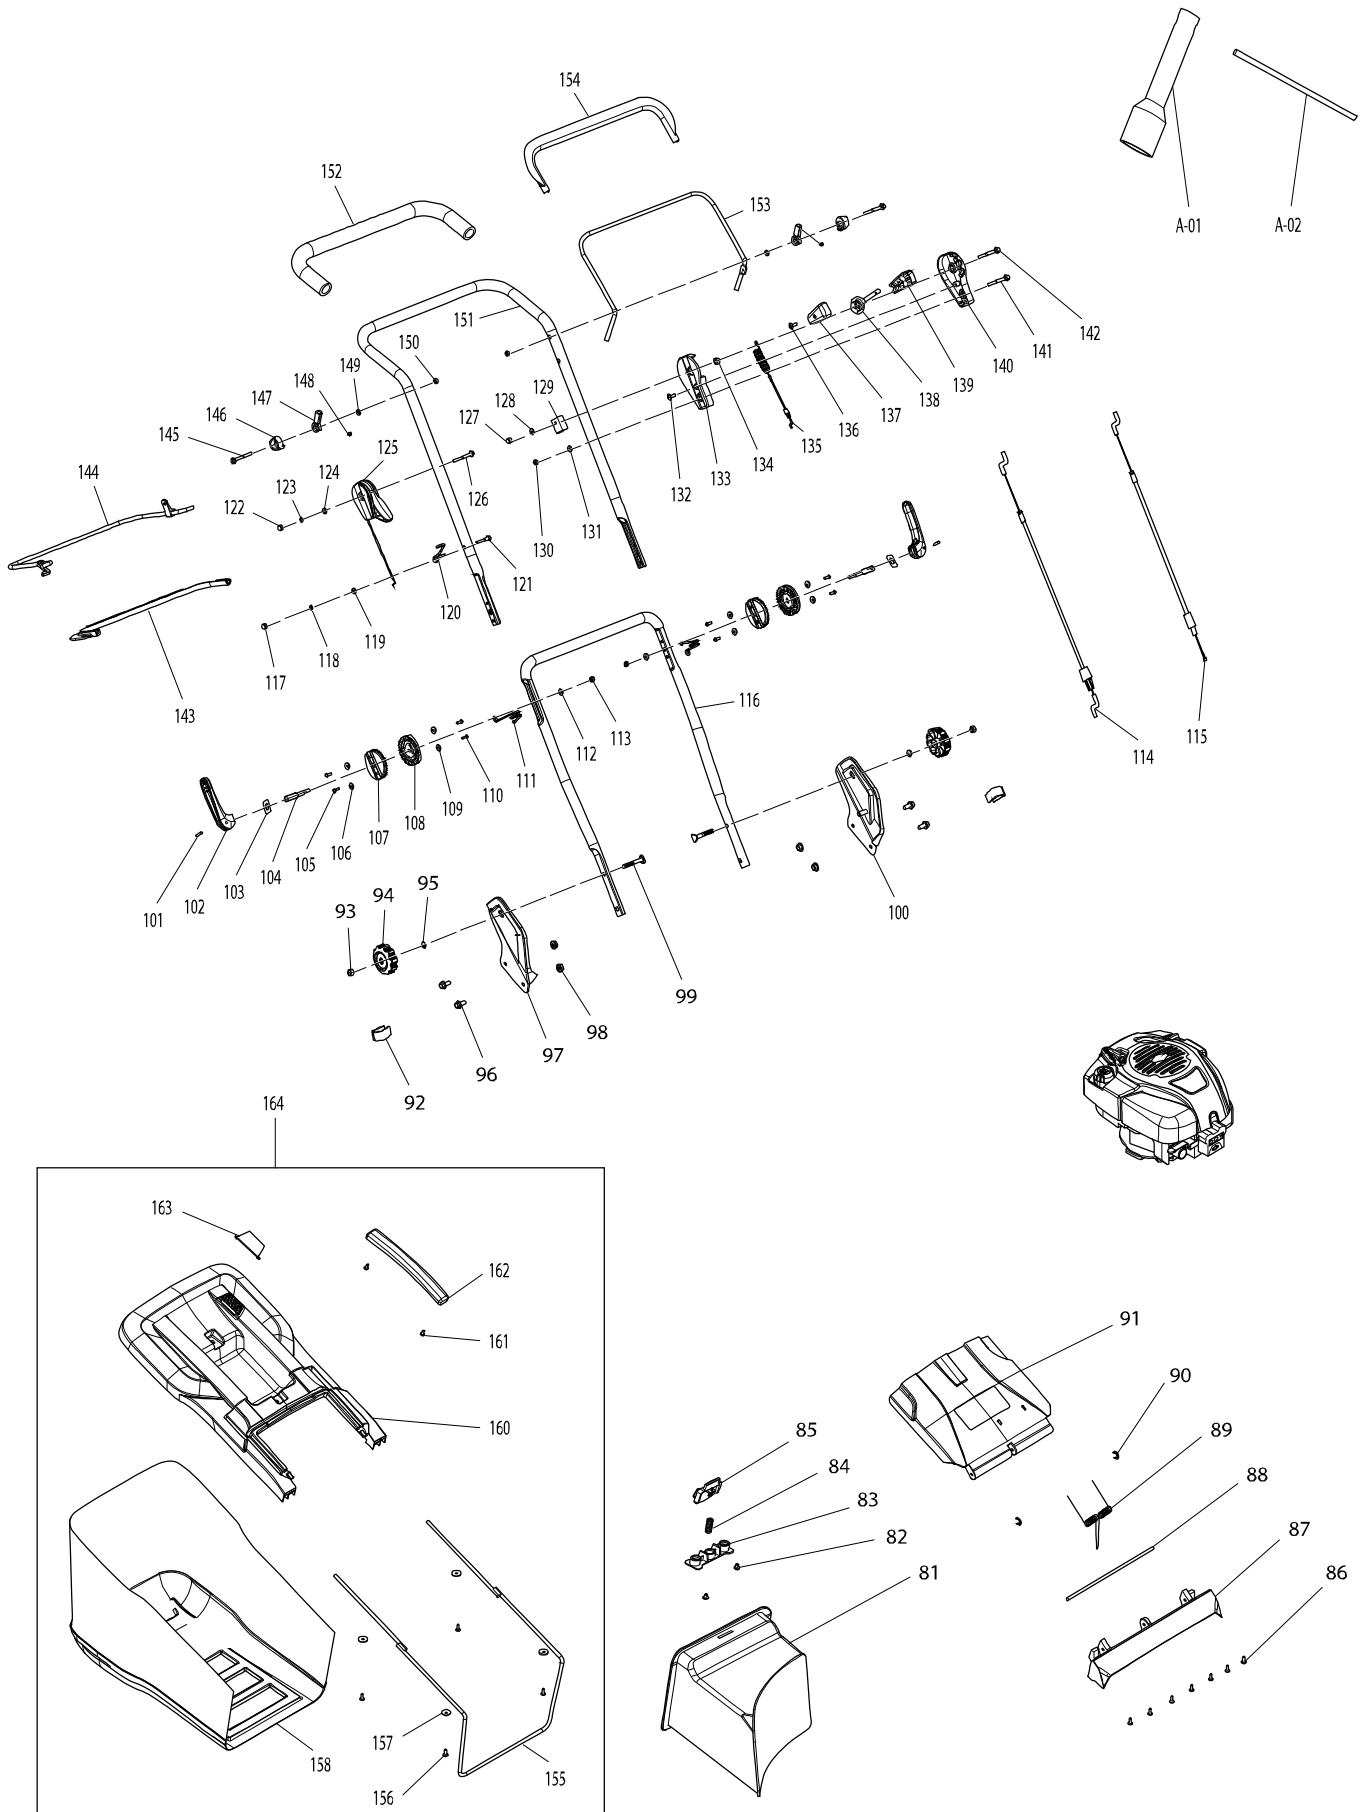

# Model PLM5130N PETROL LAWN MOWER

Položka	Objednávacie	Popis	I/C	ks	N/O	Možnosť 1	Možnosť 2	Poznámka
001	DA00000528	BLADE TIGHTEN BOLT		1				
002	671010730	LID SHAPE WASHER		1				
003	671002552	BLADE 20		1				
004	DA00000857	BLADE SUPPORT		1				
005	671002093	BLADE SLEEVE		1				
006	DA00000535	FLAT KEY		1				
007	671001037	SELF-TAPPING SCREW ST5X16		2				
008	671005008	HEXAGON LOCKING NUT		2				
009	671007007	FLAT WASHER M8		2				
010	671030010	BELT PROTECTING COVER		1				
011	DA00000586	HEXAGON BOLT		1				
012	DA00000617	SPECIAL BOLT		2				
013	671007007	FLAT WASHER M8		3				
014	DA00000832	SPRING WASHER		3				
015	DA00000537	HEXAGON FLANGE LOCK NUT		3				
016	671004019	DRIVING BELT WHEEL		1				
017	671002351	FLAT WASHER		1				
018	671006119	HEXAGON FLANGE LOCKING BOLT		4				
019	DA00000826	SELF-DRIVING SCREW ST4*12		14				
020	671552001	FRONT COVER BOTTOM SUPPORT		1				
021	671445001	BRACKET PRESSING BOARD		2				
022	DA00000549	HEXAGON LOCK NUT		4				
023	DA00000826	SELF-DRIVING SCREW ST4*12		7				
024	671030420	FRONT COVER		1				
025	671999001	FRONT COVER BOARD		1				
026	671002056	TRIANGLE BELT		1				
027	671030150	WHEEL COVER		2				
028	DA00000537	HEXAGON FLANGE LOCK NUT		2				
029	DA00000538	BEARING		2				
030	671020160	"8" WHEEL ASS'Y"		2				
031	DA00000538	BEARING		2				
032	671002429	FRONT WHEEL AXLE ASS'Y		1				
033	671011230	SPRING		2				
034	DA00000604	OPEN BLOCK RING		2				
035	DA00000607	RIGHT OUTPUT GEAR ASS'Y		1				
036	DA00000597	COLUMN PIN		2				
037	DA00000604	OPEN BLOCK RING		2				
038	DA00000609	BEARING		2				
039	671002085	BEARING SHEATH		1				
040	671002019	TRIGGER SCREW		4				
041	DA00000542	FIXING RING FOR WHEEL AXIS		2				
042	DA00000543	ALL METAL HEXAGON FLANGE LOCK		4				
043	671502039	GEAR BOX		1				
044	671006181	FIXED BOLT M6X17		1				
045	671002297	POSITION FIXING PLATE		1				
046	DA00000549	HEXAGON LOCK NUT		1				
047	DA00000610	BEARING SHEATH		1				
048	DA00000605	LEFT OUTPUT GEAR ASS'Y		1				