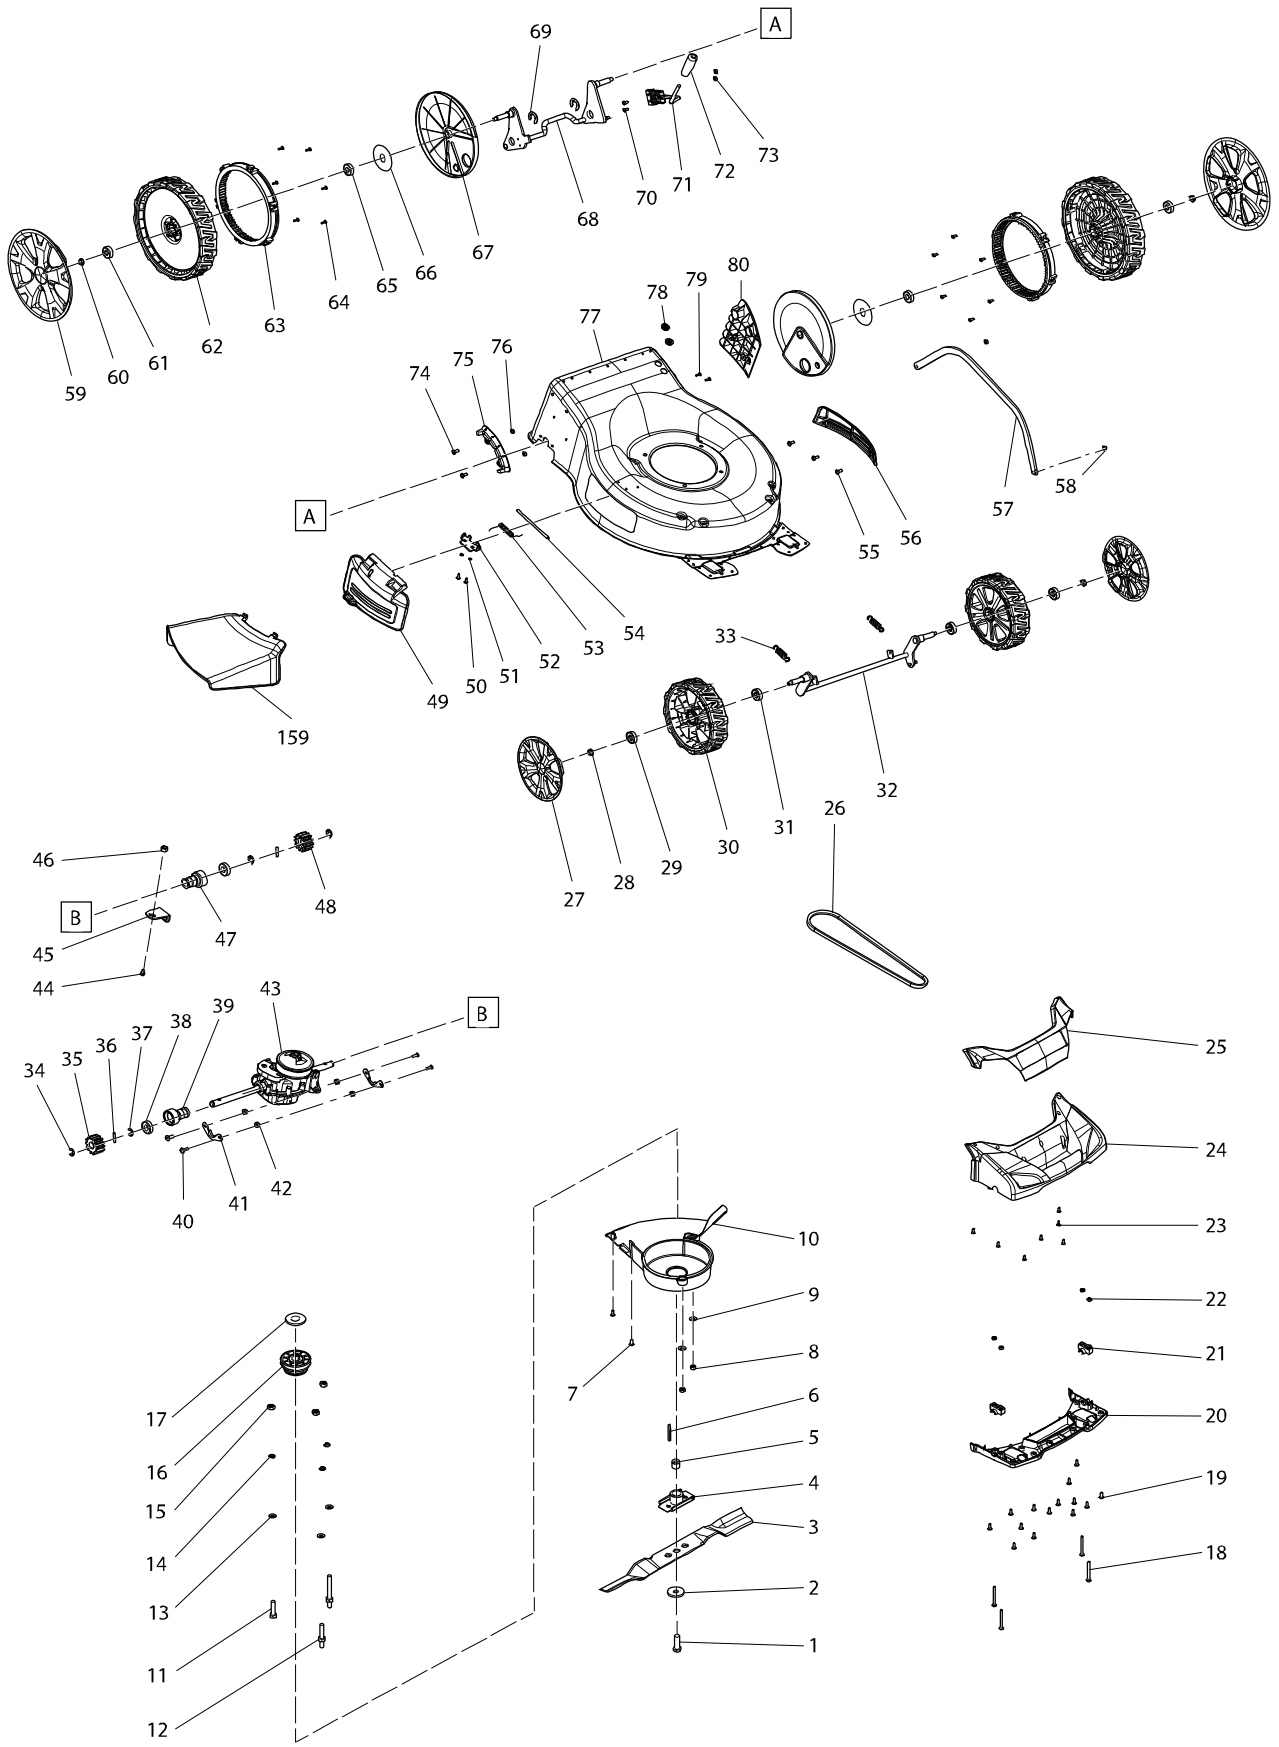

# Model PLM5130N PETROL LAWN MOWER

Položka	Objednávacie	Popis	I/C	ks	N/O	Možnosť 1	Možnosť 2	Poznámka
001	DA00000528	BLADE TIGHTEN BOLT		1				
002	671010730	LID SHAPE WASHER		1				
003	671002552	BLADE 20		1				
004	DA00000857	BLADE SUPPORT		1				
005	671002093	BLADE SLEEVE		1				
006	DA00000535	FLAT KEY		1				
007	671001037	SELF-TAPPING SCREW ST5X16		2				
008	671005008	HEXAGON LOCKING NUT		2				
009	671007007	FLAT WASHER M8		2				
010	671030010	BELT PROTECTING COVER		1				
011	DA00000586	HEXAGON BOLT		1				
012	DA00000617	SPECIAL BOLT		2				
013	671007007	FLAT WASHER M8		3				
014	DA00000832	SPRING WASHER		3				
015	DA00000537	HEXAGON FLANGE LOCK NUT		3				
016	671004019	DRIVING BELT WHEEL		1				
017	671002351	FLAT WASHER		1				
018	671006119	HEXAGON FLANGE LOCKING BOLT		4				
019	DA00000826	SELF-DRIVING SCREW ST4*12		14				
020	671552001	FRONT COVER BOTTOM SUPPORT		1				
021	671445001	BRACKET PRESSING BOARD		2				
022	DA00000549	HEXAGON LOCK NUT		4				
023	DA00000826	SELF-DRIVING SCREW ST4*12		7				
024	671030420	FRONT COVER		1				
025	671999001	FRONT COVER BOARD		1				
026	671002056	TRIANGLE BELT		1				
027	671030150	WHEEL COVER		2				
028	DA00000537	HEXAGON FLANGE LOCK NUT		2				
029	DA00000538	BEARING		2				
030	671020160	"8" WHEEL ASS'Y"		2				
031	DA00000538	BEARING		2				
032	671002429	FRONT WHEEL AXLE ASS'Y		1				
033	671011230	SPRING		2				
034	DA00000604	OPEN BLOCK RING		2				
035	DA00000607	RIGHT OUTPUT GEAR ASS'Y		1				
036	DA00000597	COLUMN PIN		2				
037	DA00000604	OPEN BLOCK RING		2				
038	DA00000609	BEARING		2				
039	671002085	BEARING SHEATH		1				
040	671002019	TRIGGER SCREW		4				
041	DA00000542	FIXING RING FOR WHEEL AXIS		2				
042	DA00000543	ALL METAL HEXAGON FLANGE LOCK		4				
043	671502039	GEAR BOX		1				
044	671006181	FIXED BOLT M6X17		1				
045	671002297	POSITION FIXING PLATE		1				
046	DA00000549	HEXAGON LOCK NUT		1				
047	DA00000610	BEARING SHEATH		1				
048	DA00000605	LEFT OUTPUT GEAR ASS'Y		1				