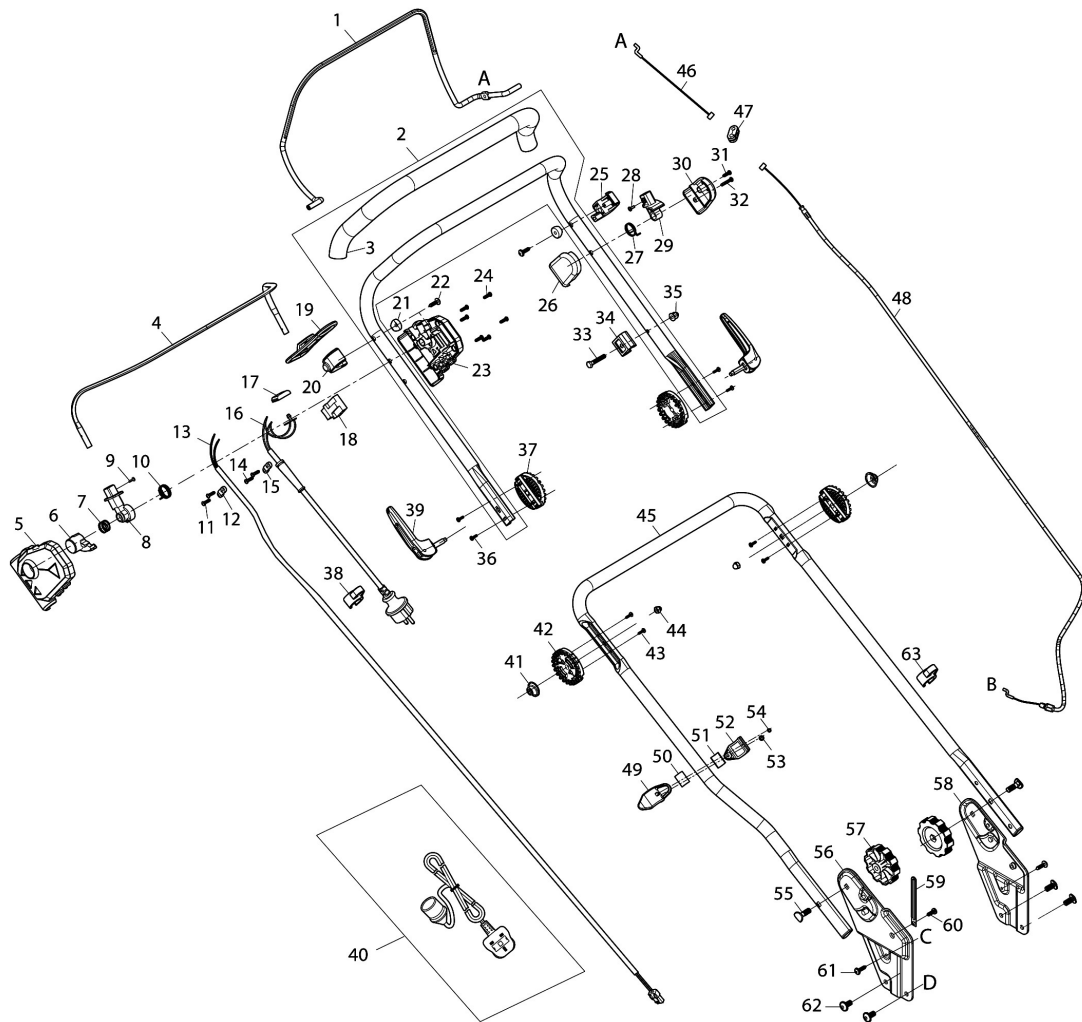

Model No.ELM4621 460MM ELECTRIC LAWN MOWER