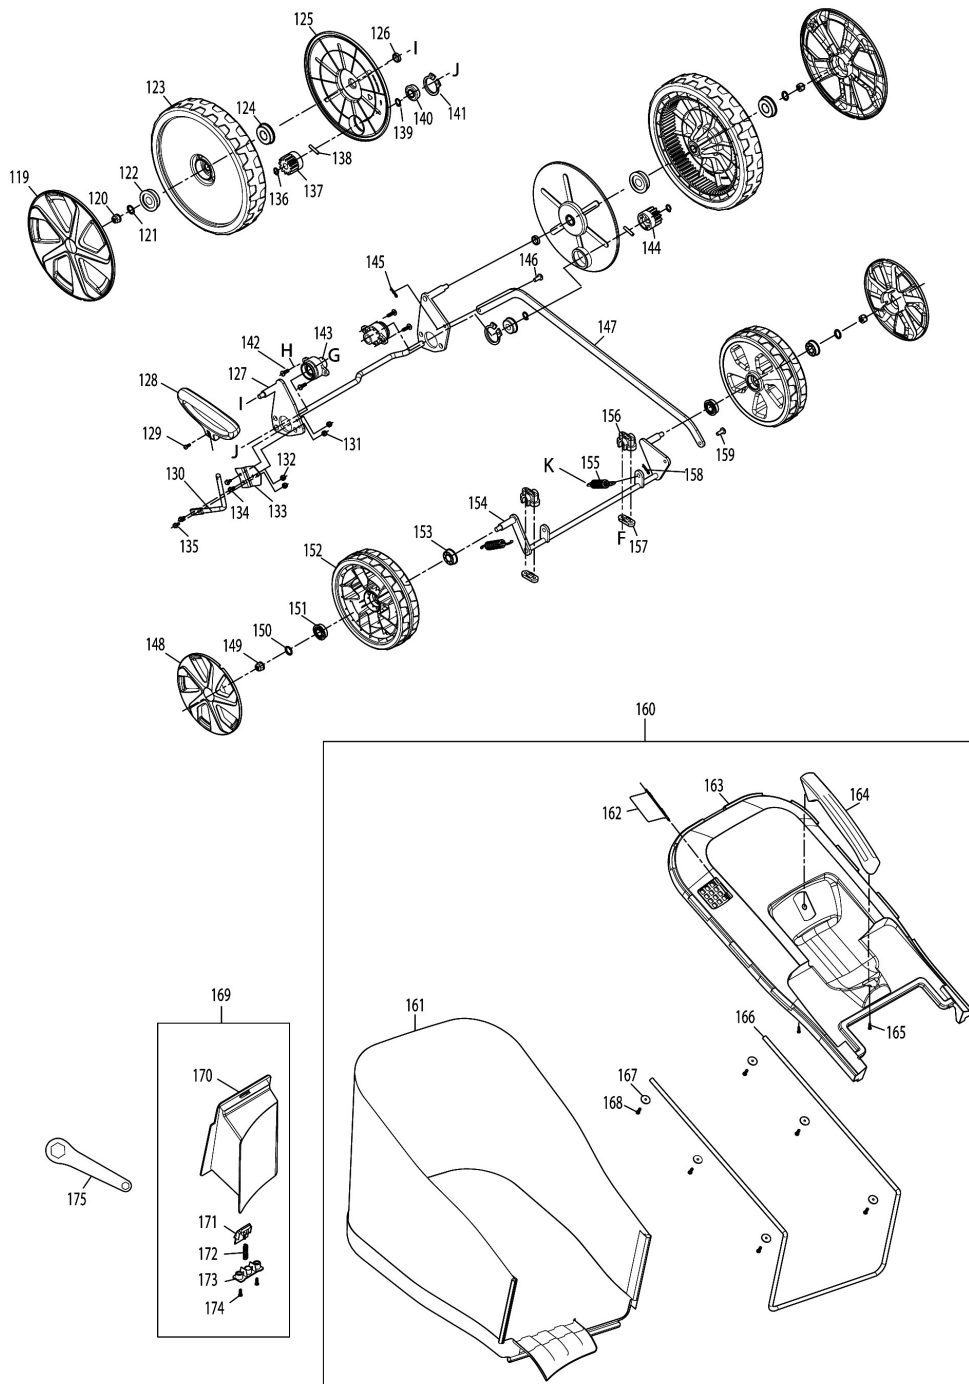

# Model No.ELM4621 460MM ELECTRIC LAWN MOWER

Model No.ELM4621 460MM ELECTRIC LAWN MOWER

Položka	Objednávacie číslo	Popis	Zmena	ks	New/Old	Možnosť 1	Možnosť 2	Poznámka
001	YA00001108	DRIVE CONTOROL LEVER		1				
002	YA00001159	UPPER HANDLE BAR ASSY		1				
D10		INC. 3						
003	YA00001185	SPONGE GRIP		1				
004	YA00001160	SWITCH LEVER		1				
005	YA00000765	SWITCH BOX RIGHT		1				
006	YA00000766	SWITCH LINK BUTTON		1				
007	YA00000767	COMPRESSION SPRING 16.8		1				
008	YA00000768	SWITCH LEVER END CAP RIGHT		1				
009	652024721	SELF DRILLING SCREW 3.5X10		1				
010	YA00000769	SWITCH TORSION SPRING 21		1				
011	YA00000778	SELF TAPPING SCREW ST4X16		2				
012	YA00000780	CORD CLAMP		1				
013	YA00001038	POWER SUPPLY CORD ASSY		1				
014	YA00000778	SELF TAPPING SCREW ST4X16		2				
015	YA00000780	CORD CLAMP		1				
016	YA00000773	POWER SUPPLY CORD ASSY (EURO)		1				
017	YA00000781	INDICATOR LENZ		1				
018	YA00000772	SWITCH		1				
019	652023811	CABLE HANGER		1				
020	YA00001105	DRIVE CONTOROL LEVER RIGHT		1				
021	YA00001106	PLASTIC SADDLE WASHER 5		2				
022	YA00000820	SELF TAPPING SCREW ST5X16		2				
023	YA00000782	SWITCH BOX LEFT		1				
024	YA00000778	SELF TAPPING SCREW ST4X16		6				
025	YA00001107	DRIVE CONTOROL LEVER LEFT		1				
026	652023795	SPRING BOX RIGHT		1				
027	YA00000737	TORSION SPRING		1				
028	652024721	SELF DRILLING SCREW 3.5X10		1				
029	652023794	SWITCH LEVER END LEFT		1				
030	652023793	SPRING BOX LEFT		1				
031	YA00000778	SELF TAPPING SCREW ST4X16		1				
032	YA00000785	SELF TAPPING SCREW ST4X25		1				
033	YA00001109	HEX. BOLT M6X35		1				
034	YA00001110	OUTER WIRE STOPPER		1				
035	YA00000802	HEX.FRANGE CAP NUT M6		1				
036	YA00000960	SELF TAPPING SCREW ST3X12		4				
037	YA00000961	ANGLE ADJUSTMENT JOINT UPPER		2				
038	YA00000921	CABLE CLIP		1				
039	YA00000975	TENSION LEVER ASSY		2				
040	YA00000858	EXTENSION LINE CABLE		1				
041	YA00000976	CONICAL SPRING		2				
042	YA00000977	ANGLE ADJUSTMENT JOINT LOWER		2				
043	YA00000960	SELF TAPPING SCREW ST3X12		4				