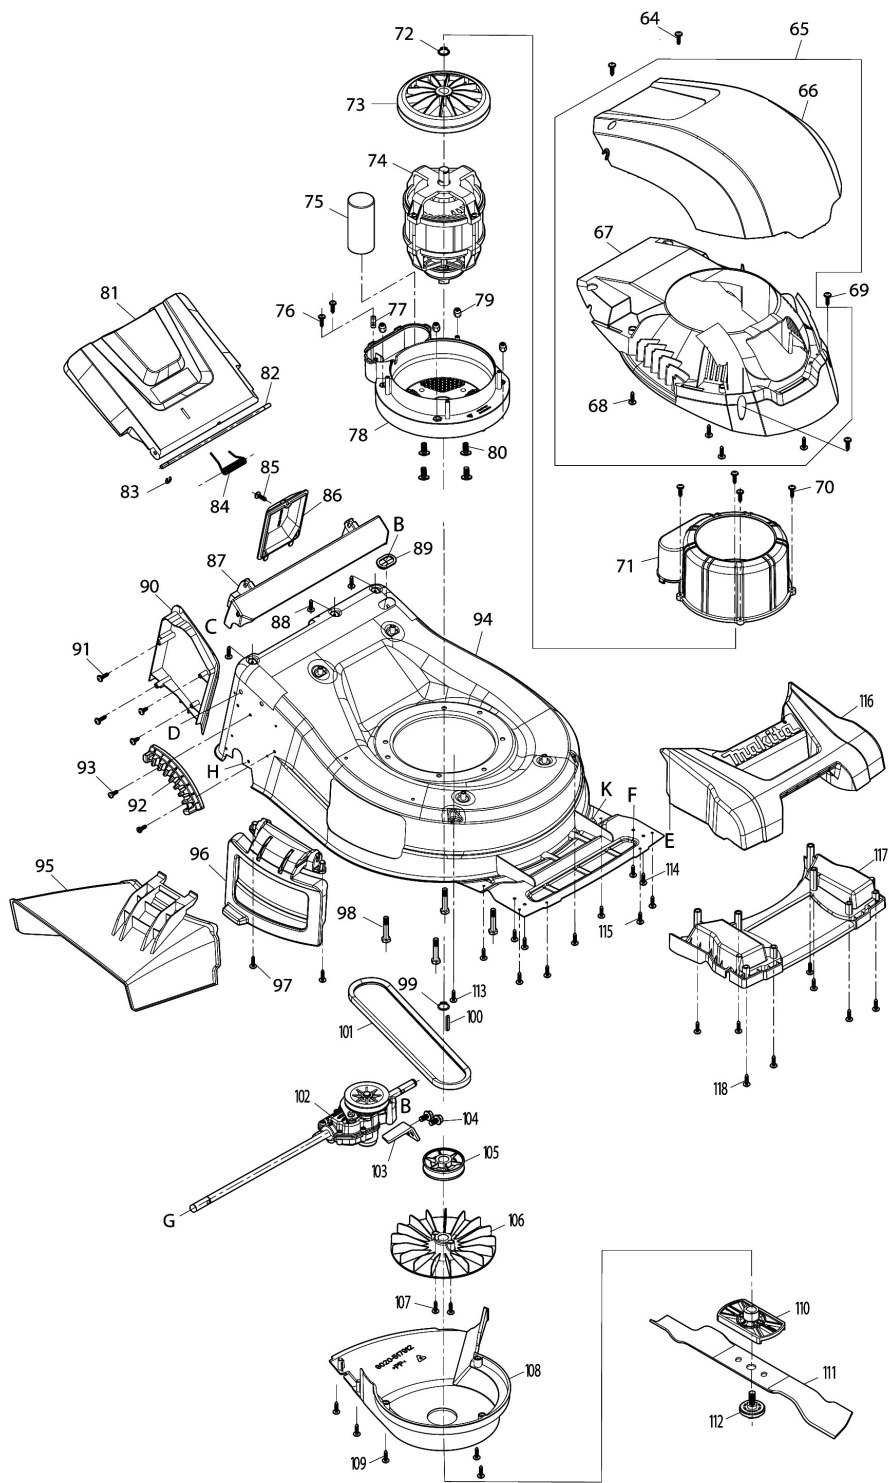

# Model No.ELM4621 460MM ELECTRIC LAWN MOWER

Model No.ELM4621 460MM ELECTRIC LAWN MOWER

Položka	Objednávacie číslo	Popis	Zmena	ks	New/Old	Možnosť 1	Možnosť 2	Poznámka
001	YA00001108	DRIVE CONTOROL LEVER		1				
002	YA00001159	UPPER HANDLE BAR ASSY		1				
D10		INC. 3						
003	YA00001185	SPONGE GRIP		1				
004	YA00001160	SWITCH LEVER		1				
005	YA00000765	SWITCH BOX RIGHT		1				
006	YA00000766	SWITCH LINK BUTTON		1				
007	YA00000767	COMPRESSION SPRING 16.8		1				
008	YA00000768	SWITCH LEVER END CAP RIGHT		1				
009	652024721	SELF DRILLING SCREW 3.5X10		1				
010	YA00000769	SWITCH TORSION SPRING 21		1				
011	YA00000778	SELF TAPPING SCREW ST4X16		2				
012	YA00000780	CORD CLAMP		1				
013	YA00001038	POWER SUPPLY CORD ASSY		1				
014	YA00000778	SELF TAPPING SCREW ST4X16		2				
015	YA00000780	CORD CLAMP		1				
016	YA00000773	POWER SUPPLY CORD ASSY (EURO)		1				
017	YA00000781	INDICATOR LENZ		1				
018	YA00000772	SWITCH		1				
019	652023811	CABLE HANGER		1				
020	YA00001105	DRIVE CONTOROL LEVER RIGHT		1				
021	YA00001106	PLASTIC SADDLE WASHER 5		2				
022	YA00000820	SELF TAPPING SCREW ST5X16		2				
023	YA00000782	SWITCH BOX LEFT		1				
024	YA00000778	SELF TAPPING SCREW ST4X16		6				
025	YA00001107	DRIVE CONTOROL LEVER LEFT		1				
026	652023795	SPRING BOX RIGHT		1				
027	YA00000737	TORSION SPRING		1				
028	652024721	SELF DRILLING SCREW 3.5X10		1				
029	652023794	SWITCH LEVER END LEFT		1				
030	652023793	SPRING BOX LEFT		1				
031	YA00000778	SELF TAPPING SCREW ST4X16		1				
032	YA00000785	SELF TAPPING SCREW ST4X25		1				
033	YA00001109	HEX. BOLT M6X35		1				
034	YA00001110	OUTER WIRE STOPPER		1				
035	YA00000802	HEX.FRANGE CAP NUT M6		1				
036	YA00000960	SELF TAPPING SCREW ST3X12		4				
037	YA00000961	ANGLE ADJUSTMENT JOINT UPPER		2				
038	YA00000921	CABLE CLIP		1				
039	YA00000975	TENSION LEVER ASSY		2				
040	YA00000858	EXTENSION LINE CABLE		1				
041	YA00000976	CONICAL SPRING		2				
042	YA00000977	ANGLE ADJUSTMENT JOINT LOWER		2				
043	YA00000960	SELF TAPPING SCREW ST3X12		4				