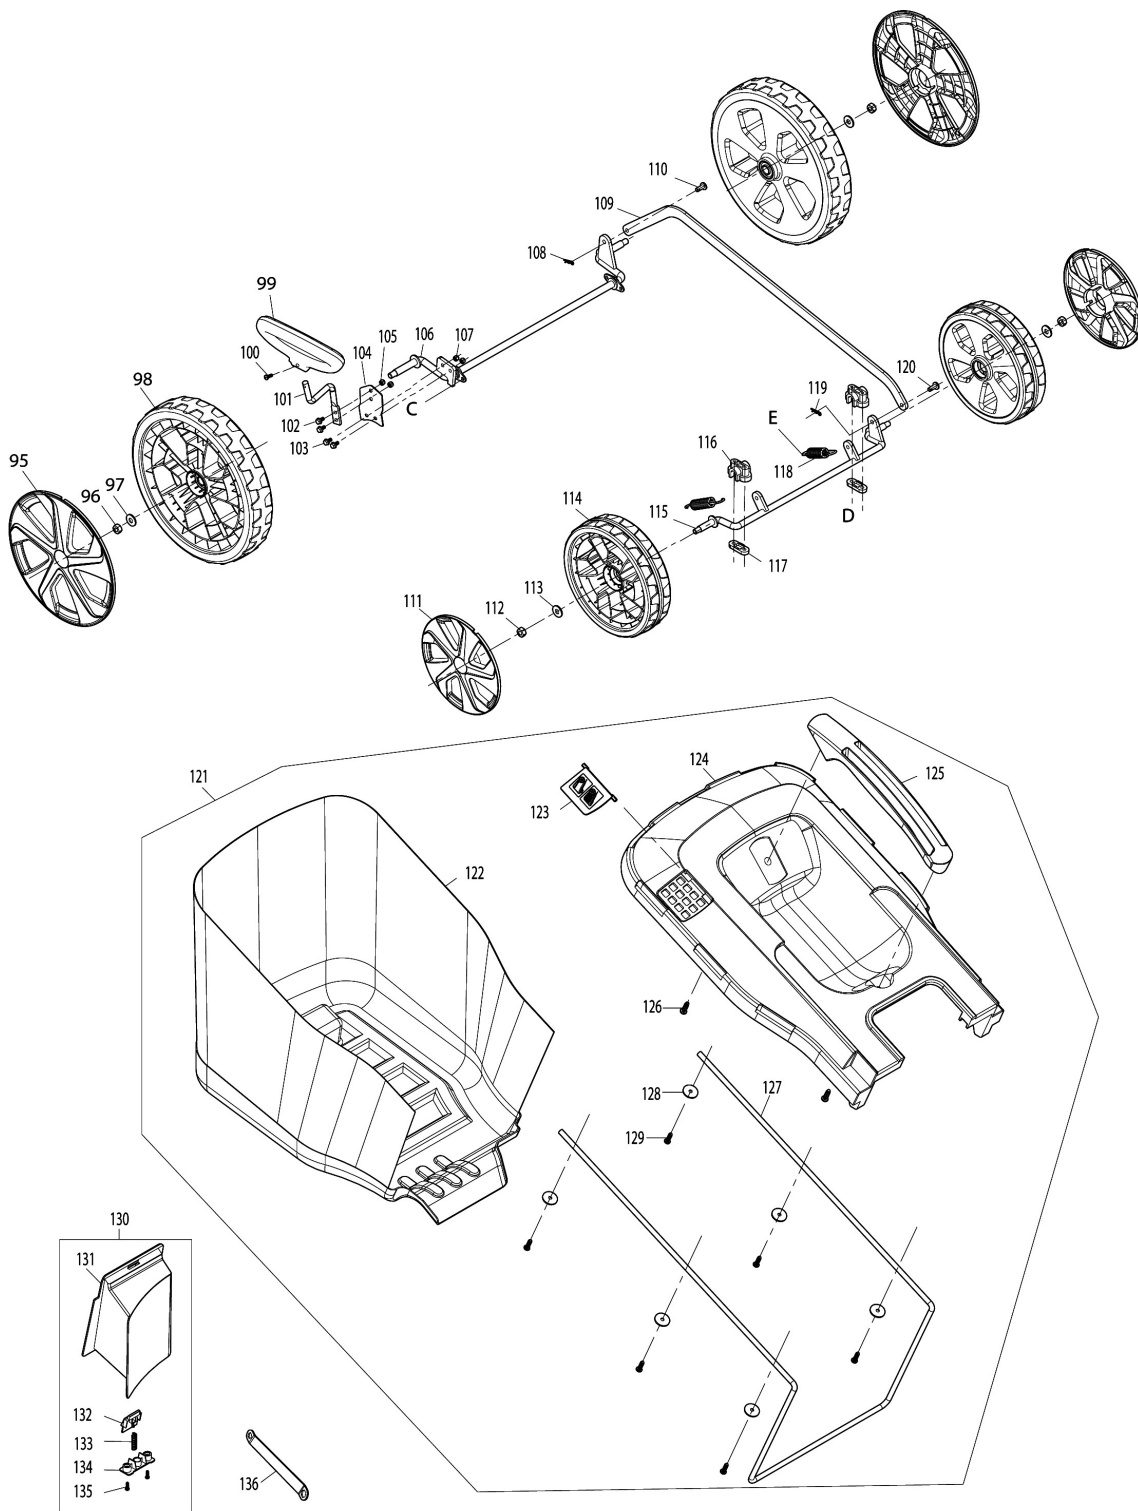

Model No.ELM4121 410MM ELECTRIC LAWN MOWER

Model No.ELM4121 410MM ELECTRIC LAWN MOWER

Model No.ELM4121 410MM ELECTRIC LAWN MOWER

Model No.ELM4121 410MM ELECTRIC LAWN MOWER

Položka	Objednávacie číslo	Popis	Zmena	ks	New/Old	Možnosť 1	Možnosť 2	Poznámka
001	YA00000958	UPPER HANDLE BAR ASSY		1				
D10		INC. 2						
002	YA00001187	SPONGE GRIP		1				
003	YA00000959	SWITCH LEVER		1				
004	YA00000765	SWITCH BOX RIGHT		1				
005	YA00000766	SWITCH LINK BUTTON		1				
006	YA00000767	COMPRESSION SPRING 16.8		1				
007	YA00000768	SWITCH LEVER END CAP RIGHT		1				
008	652024721	SELF DRILLING SCREW 3.5X10		1				
009	YA00000769	SWITCH TORSION SPRING 21		1				
010	YA00000778	SELF TAPPING SCREW ST4X16		2				
011	YA00000780	CORD CLAMP		1				
012	YA00000914	POWER SUPPLY CORD ASSY		1				
013	YA00000781	INDICATOR LENZ		1				
014	YA00000778	SELF TAPPING SCREW ST4X16		2				
015	YA00000780	CORD CLAMP		1				
016	YA00000773	POWER SUPPLY CORD ASSY (EURO)		1				
017	652023811	CABLE HANGER		1				
018	YA00000772	SWITCH		1				
019	YA00000782	SWITCH BOX LEFT		1				
020	YA00000778	SELF TAPPING SCREW ST4X16		6				
021	652023795	SPRING BOX RIGHT		1				
022	652024721	SELF DRILLING SCREW 3.5X10		1				
023	652023794	SWITCH LEVER END LEFT		1				
024	YA00000737	TORSION SPRING		1				
025	652023793	SPRING BOX LEFT		1				
026	YA00000778	SELF TAPPING SCREW ST4X16		1				
027	YA00000785	SELF TAPPING SCREW ST4X25		1				
028	YA00000921	CABLE CLIP		1				
029	YA00000960	SELF TAPPING SCREW ST3X12		4				
030	YA00000961	ANGLE ADJUSTMENT JOINT UPPER		2				
031	YA00000975	TENSION LEVER ASSY		2				
032	YA00000976	CONICAL SPRING		2				
033	YA00000977	ANGLE ADJUSTMENT JOINT LOWER		2				
034	YA00000960	SELF TAPPING SCREW ST3X12		4				
035	YA00000802	HEX.FRANGE CAP NUT M6		2				
036	YA00000974	LOWER HANDLE ASSEMBLY		2	*			
036-1	YA00000974	LOWER HANDLE ASSEMBLY	O	1				
037	YA00000970	CABLE GUIDE RING		1				
038	YA00000971	RUBBER SHEET		1				
039	YA00000971	RUBBER SHEET		1				
040	YA00000972	CABLE GUIDE CLAMP		1				
041	YA00000873	SELF TAPPING SCREW ST4X12		1				
042	YA00000973	SELF TAPPING SCREW ST3X16		1				