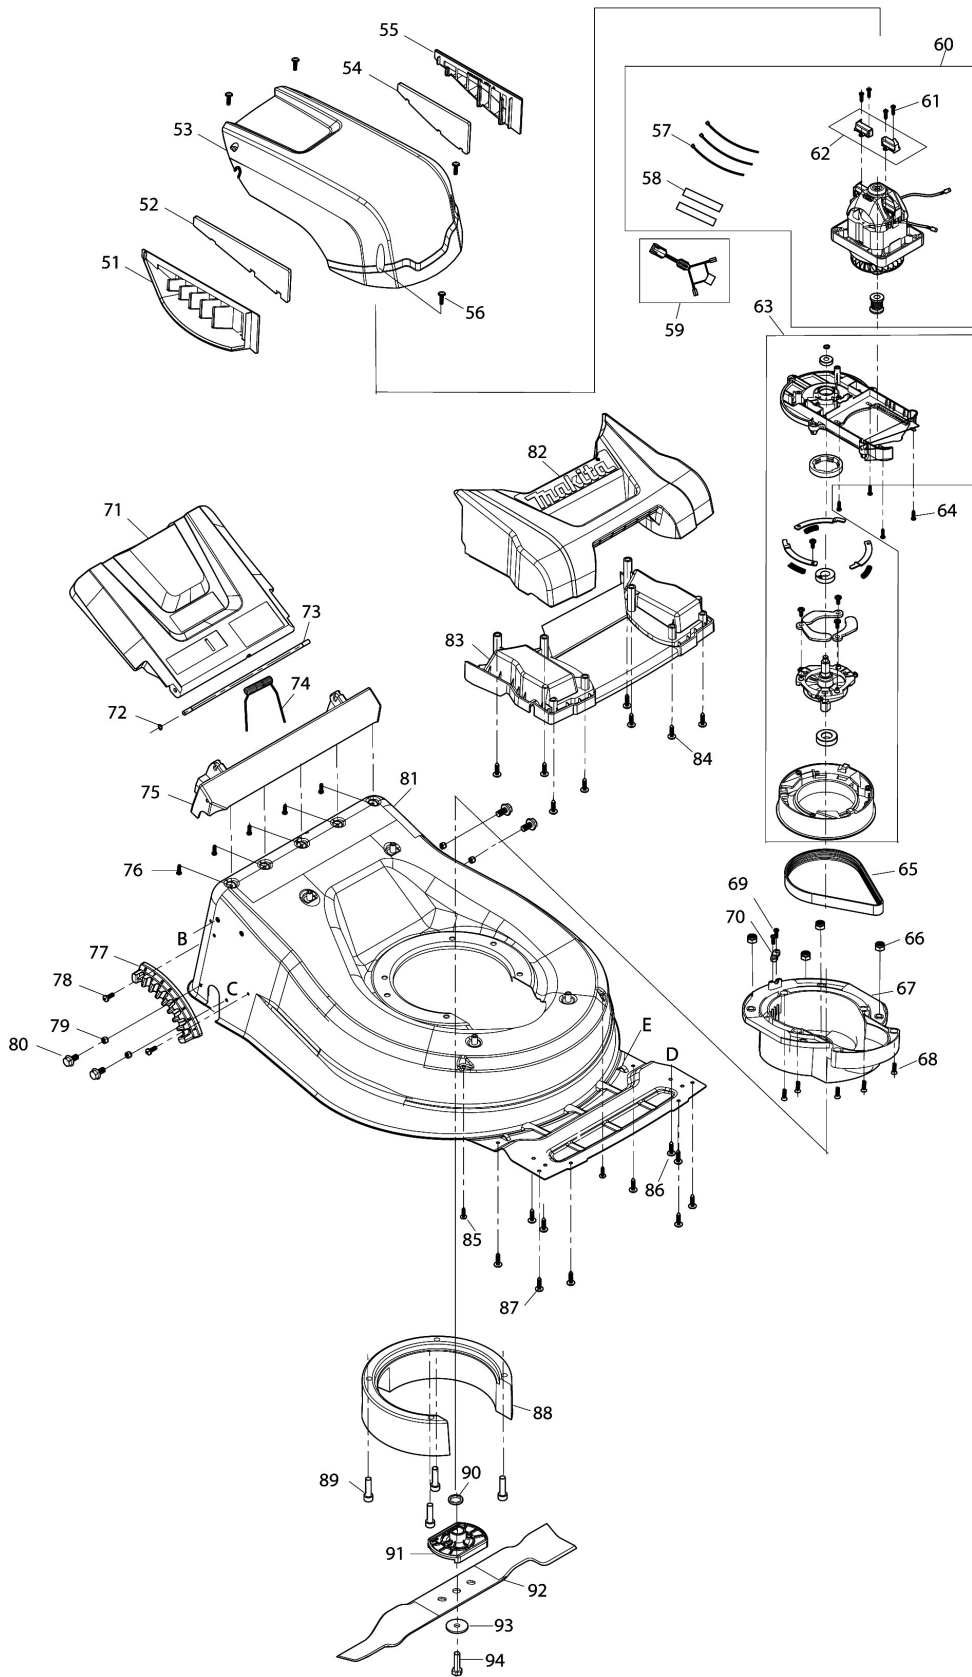

Model No.ELM4121 410MM ELECTRIC LAWN MOWER

Model No.ELM4121 410MM ELECTRIC LAWN MOWER

Model No.ELM4121 410MM ELECTRIC LAWN MOWER

Model No.ELM4121 410MM ELECTRIC LAWN MOWER

Položka	Objednávacie číslo	Popis	Zmena	ks	New/Old	Možnosť 1	Možnosť 2	Poznámka
001	YA00000958	UPPER HANDLE BAR ASSY		1				
D10		INC. 2						
002	YA00001187	SPONGE GRIP		1				
003	YA00000959	SWITCH LEVER		1				
004	YA00000765	SWITCH BOX RIGHT		1				
005	YA00000766	SWITCH LINK BUTTON		1				
006	YA00000767	COMPRESSION SPRING 16.8		1				
007	YA00000768	SWITCH LEVER END CAP RIGHT		1				
008	652024721	SELF DRILLING SCREW 3.5X10		1				
009	YA00000769	SWITCH TORSION SPRING 21		1				
010	YA00000778	SELF TAPPING SCREW ST4X16		2				
011	YA00000780	CORD CLAMP		1				
012	YA00000914	POWER SUPPLY CORD ASSY		1				
013	YA00000781	INDICATOR LENZ		1				
014	YA00000778	SELF TAPPING SCREW ST4X16		2				
015	YA00000780	CORD CLAMP		1				
016	YA00000773	POWER SUPPLY CORD ASSY (EURO)		1				
017	652023811	CABLE HANGER		1				
018	YA00000772	SWITCH		1				
019	YA00000782	SWITCH BOX LEFT		1				
020	YA00000778	SELF TAPPING SCREW ST4X16		6				
021	652023795	SPRING BOX RIGHT		1				
022	652024721	SELF DRILLING SCREW 3.5X10		1				
023	652023794	SWITCH LEVER END LEFT		1				
024	YA00000737	TORSION SPRING		1				
025	652023793	SPRING BOX LEFT		1				
026	YA00000778	SELF TAPPING SCREW ST4X16		1				
027	YA00000785	SELF TAPPING SCREW ST4X25		1				
028	YA00000921	CABLE CLIP		1				
029	YA00000960	SELF TAPPING SCREW ST3X12		4				
030	YA00000961	ANGLE ADJUSTMENT JOINT UPPER		2				
031	YA00000975	TENSION LEVER ASSY		2				
032	YA00000976	CONICAL SPRING		2				
033	YA00000977	ANGLE ADJUSTMENT JOINT LOWER		2				
034	YA00000960	SELF TAPPING SCREW ST3X12		4				
035	YA00000802	HEX.FRANGE CAP NUT M6		2				
036	YA00000974	LOWER HANDLE ASSEMBLY		2	*			
036-1	YA00000974	LOWER HANDLE ASSEMBLY	O	1				
037	YA00000970	CABLE GUIDE RING		1				
038	YA00000971	RUBBER SHEET		1				
039	YA00000971	RUBBER SHEET		1				
040	YA00000972	CABLE GUIDE CLAMP		1				
041	YA00000873	SELF TAPPING SCREW ST4X12		1				
042	YA00000973	SELF TAPPING SCREW ST3X16		1				