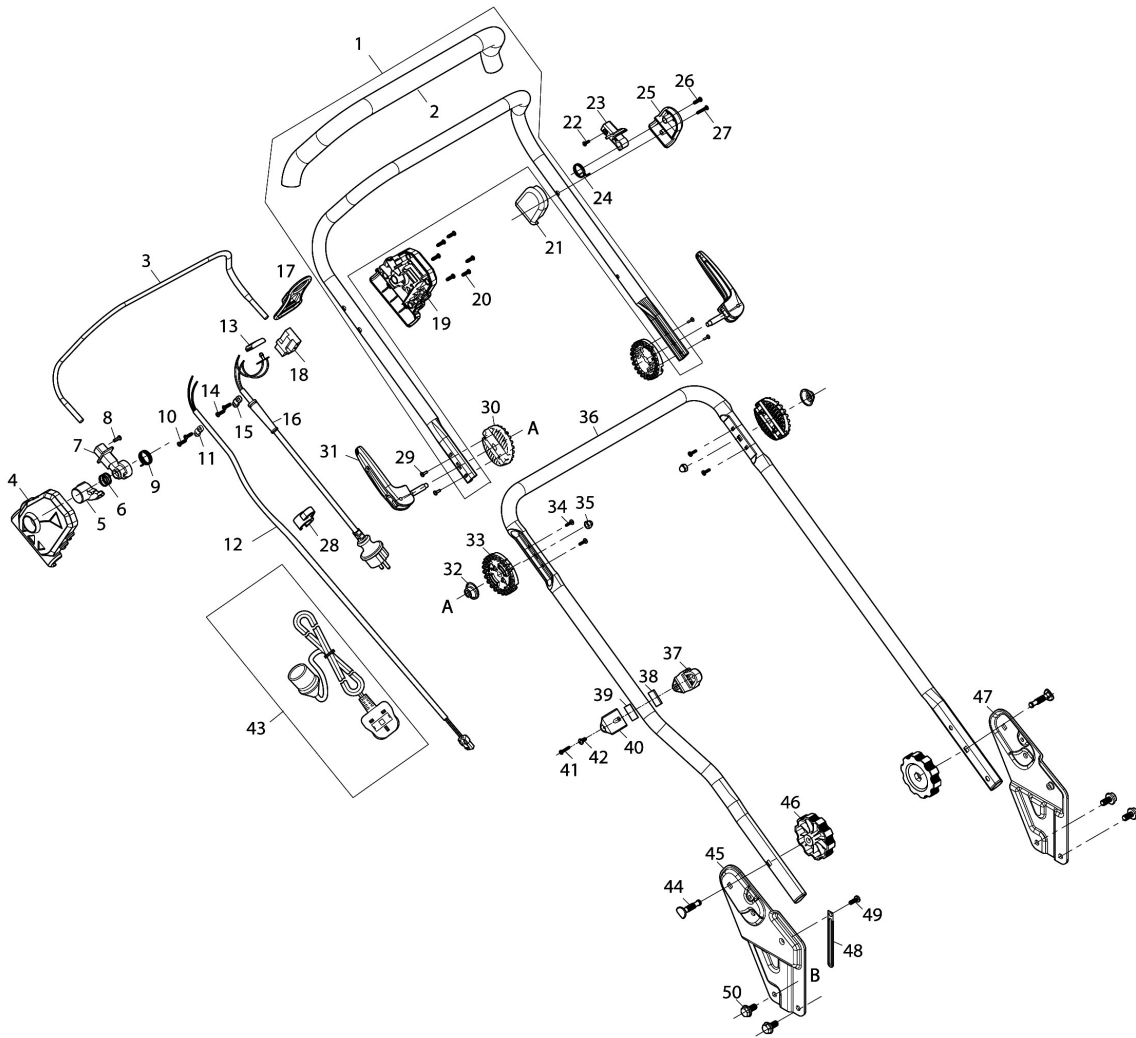

Model No.ELM4121 410MM ELECTRIC LAWN MOWER

Model No.ELM4121 410MM ELECTRIC LAWN MOWER

Model No.ELM4121 410MM ELECTRIC LAWN MOWER

Model No.ELM4121 410MM ELECTRIC LAWN MOWER

Položka	Objednávacie číslo	Popis	Zmena	ks	New/Old	Možnosť 1	Možnosť 2	Poznámka
001	YA00000958	UPPER HANDLE BAR ASSY		1				
D10		INC. 2						
002	YA00001187	SPONGE GRIP		1				
003	YA00000959	SWITCH LEVER		1				
004	YA00000765	SWITCH BOX RIGHT		1				
005	YA00000766	SWITCH LINK BUTTON		1				
006	YA00000767	COMPRESSION SPRING 16.8		1				
007	YA00000768	SWITCH LEVER END CAP RIGHT		1				
008	652024721	SELF DRILLING SCREW 3.5X10		1				
009	YA00000769	SWITCH TORSION SPRING 21		1				
010	YA00000778	SELF TAPPING SCREW ST4X16		2				
011	YA00000780	CORD CLAMP		1				
012	YA00000914	POWER SUPPLY CORD ASSY		1				
013	YA00000781	INDICATOR LENZ		1				
014	YA00000778	SELF TAPPING SCREW ST4X16		2				
015	YA00000780	CORD CLAMP		1				
016	YA00000773	POWER SUPPLY CORD ASSY (EURO)		1				
017	652023811	CABLE HANGER		1				
018	YA00000772	SWITCH		1				
019	YA00000782	SWITCH BOX LEFT		1				
020	YA00000778	SELF TAPPING SCREW ST4X16		6				
021	652023795	SPRING BOX RIGHT		1				
022	652024721	SELF DRILLING SCREW 3.5X10		1				
023	652023794	SWITCH LEVER END LEFT		1				
024	YA00000737	TORSION SPRING		1				
025	652023793	SPRING BOX LEFT		1				
026	YA00000778	SELF TAPPING SCREW ST4X16		1				
027	YA00000785	SELF TAPPING SCREW ST4X25		1				
028	YA00000921	CABLE CLIP		1				
029	YA00000960	SELF TAPPING SCREW ST3X12		4				
030	YA00000961	ANGLE ADJUSTMENT JOINT UPPER		2				
031	YA00000975	TENSION LEVER ASSY		2				
032	YA00000976	CONICAL SPRING		2				
033	YA00000977	ANGLE ADJUSTMENT JOINT LOWER		2				
034	YA00000960	SELF TAPPING SCREW ST3X12		4				
035	YA00000802	HEX.FRANGE CAP NUT M6		2				
036	YA00000974	LOWER HANDLE ASSEMBLY		2	*			
036-1	YA00000974	LOWER HANDLE ASSEMBLY	O	1				
037	YA00000970	CABLE GUIDE RING		1				
038	YA00000971	RUBBER SHEET		1				
039	YA00000971	RUBBER SHEET		1				
040	YA00000972	CABLE GUIDE CLAMP		1				
041	YA00000873	SELF TAPPING SCREW ST4X12		1				
042	YA00000973	SELF TAPPING SCREW ST3X16		1				