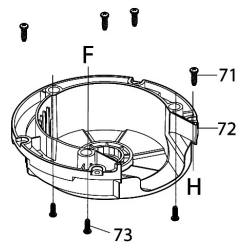

Model No.ELM3720 370MM ELECTRIC LAWN MOWER

Model No.ELM3720 370MM ELECTRIC LAWN MOWER

Model No.ELM3720 370MM ELECTRIC LAWN MOWER

Model No.ELM3720 370MM ELECTRIC LAWN MOWER

Položka	Objednávacie číslo	Popis	Zmena	ks	New/Old	Možnosť 1	Možnosť 2	Poznámka
001	YA00000866	UPPER HANDLE BAR ASSY		1				
D10		INC. 2						
002	YA00001175	SPONGE GRIP		1				
003	YA00000867	SWITCH LEVER		1				
004	YA00000765	SWITCH BOX RIGHT		1				
005	YA00000786	SWITCH BOX CLAMP SPASER		1				
006	YA00000766	SWITCH LINK BUTTON		1				
007	YA00000767	COMPRESSION SPRING 16.8		1				
008	YA00000768	SWITCH LEVER END CAP RIGHT		1				
009	652024721	SELF DRILLING SCREW 3.5X10		1				
010	YA00000769	SWITCH TORSION SPRING 21		1				
011	YA00000778	SELF TAPPING SCREW ST4X16		2				
012	YA00000780	CORD CLAMP		1				
013	YA00000771	POWER SUPPLY CORD ASSY		1				
014	YA00000778	SELF TAPPING SCREW ST4X16		2				
015	YA00000780	CORD CLAMP		1				
016	YA00000773	POWER SUPPLY CORD ASSY (EURO)		1				
017	YA00000781	INDICATOR LENZ		1				
018	YA00000772	SWITCH		1				
019	652023811	CABLE HANGER		1				
020	YA00000786	SWITCH BOX CLAMP SPASER		1				
021	YA00000782	SWITCH BOX LEFT		1				
022	YA00000778	SELF TAPPING SCREW ST4X16		6				
023	652023795	SPRING BOX RIGHT		1				
024	YA00000787	LEVER BOX CLAMP SPASER		1				
025	652024721	SELF DRILLING SCREW 3.5X10		1				
026	652023794	SWITCH LEVER END LEFT		1				
027	YA00000737	TORSION SPRING		1				
028	YA00000787	LEVER BOX CLAMP SPASER		1				
029	652023793	SPRING BOX LEFT		1				
030	YA00000778	SELF TAPPING SCREW ST4X16		1				
031	YA00000785	SELF TAPPING SCREW ST4X25		1				
032	YA00000799	CABLE CLIP		1				
033	YA00000801	TENSION LEVER ASSY		2				
034	YA00000802	HEX.FRANGE CAP NUT M6		2				
035	YA00001166	PIPE END CAP		2				
036	YA00001167	LOWER HANDLE		2				
037	YA00000803	M8 KNOB		2				
038	YA00000420	WASHER		2				
039	YA00000804	ANGLE ADJUSTMENT JOINT UPPER		2				
040	YA00000806	SELF TAPPING SCREW ST5X20		4				
041	YA00000875	ANGLE ADJUSTMENT JOINT LOWER R		1				
042	YA00000807	HEX BOLT M8X65		2				