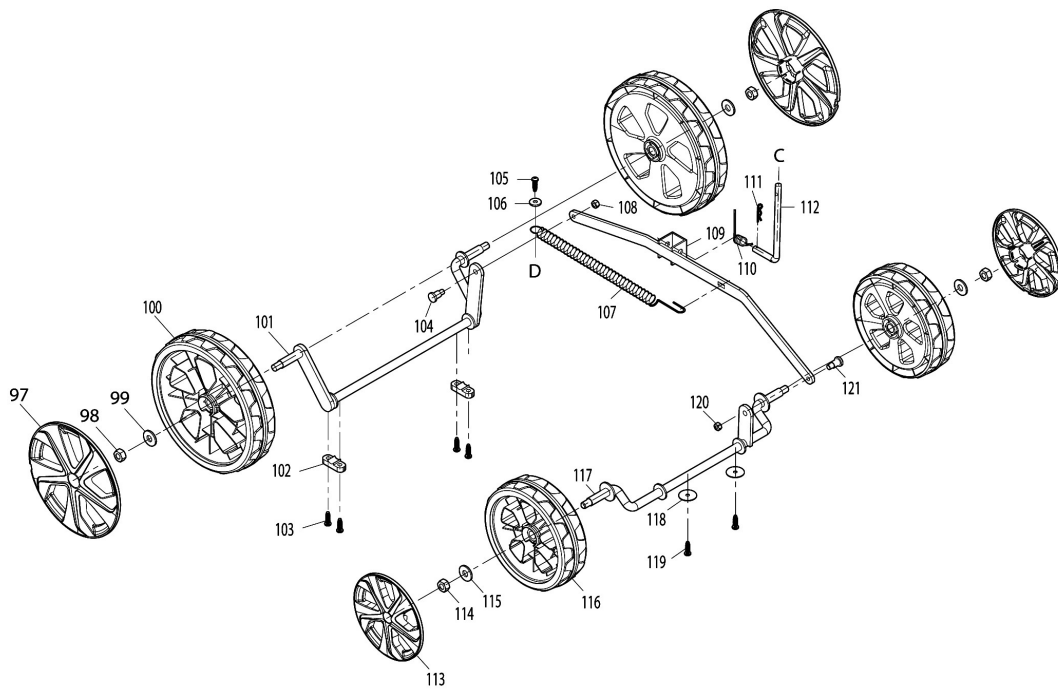

Model No.ELM3720 370MM ELECTRIC LAWN MOWER

Model No.ELM3720 370MM ELECTRIC LAWN MOWER

Model No.ELM3720 370MM ELECTRIC LAWN MOWER

Model No.ELM3720 370MM ELECTRIC LAWN MOWER

Položka	Objednávacie číslo	Popis	Zmena	ks	New/Old	Možnosť 1	Možnosť 2	Poznámka
001	YA00000866	UPPER HANDLE BAR ASSY		1				
D10		INC. 2						
002	YA00001175	SPONGE GRIP		1				
003	YA00000867	SWITCH LEVER		1				
004	YA00000765	SWITCH BOX RIGHT		1				
005	YA00000786	SWITCH BOX CLAMP SPASER		1				
006	YA00000766	SWITCH LINK BUTTON		1				
007	YA00000767	COMPRESSION SPRING 16.8		1				
008	YA00000768	SWITCH LEVER END CAP RIGHT		1				
009	652024721	SELF DRILLING SCREW 3.5X10		1				
010	YA00000769	SWITCH TORSION SPRING 21		1				
011	YA00000778	SELF TAPPING SCREW ST4X16		2				
012	YA00000780	CORD CLAMP		1				
013	YA00000771	POWER SUPPLY CORD ASSY		1				
014	YA00000778	SELF TAPPING SCREW ST4X16		2				
015	YA00000780	CORD CLAMP		1				
016	YA00000773	POWER SUPPLY CORD ASSY (EURO)		1				
017	YA00000781	INDICATOR LENZ		1				
018	YA00000772	SWITCH		1				
019	652023811	CABLE HANGER		1				
020	YA00000786	SWITCH BOX CLAMP SPASER		1				
021	YA00000782	SWITCH BOX LEFT		1				
022	YA00000778	SELF TAPPING SCREW ST4X16		6				
023	652023795	SPRING BOX RIGHT		1				
024	YA00000787	LEVER BOX CLAMP SPASER		1				
025	652024721	SELF DRILLING SCREW 3.5X10		1				
026	652023794	SWITCH LEVER END LEFT		1				
027	YA00000737	TORSION SPRING		1				
028	YA00000787	LEVER BOX CLAMP SPASER		1				
029	652023793	SPRING BOX LEFT		1				
030	YA00000778	SELF TAPPING SCREW ST4X16		1				
031	YA00000785	SELF TAPPING SCREW ST4X25		1				
032	YA00000799	CABLE CLIP		1				
033	YA00000801	TENSION LEVER ASSY		2				
034	YA00000802	HEX.FRANGE CAP NUT M6		2				
035	YA00001166	PIPE END CAP		2				
036	YA00001167	LOWER HANDLE		2				
037	YA00000803	M8 KNOB		2				
038	YA00000420	WASHER		2				
039	YA00000804	ANGLE ADJUSTMENT JOINT UPPER		2				
040	YA00000806	SELF TAPPING SCREW ST5X20		4				
041	YA00000875	ANGLE ADJUSTMENT JOINT LOWER R		1				
042	YA00000807	HEX BOLT M8X65		2				