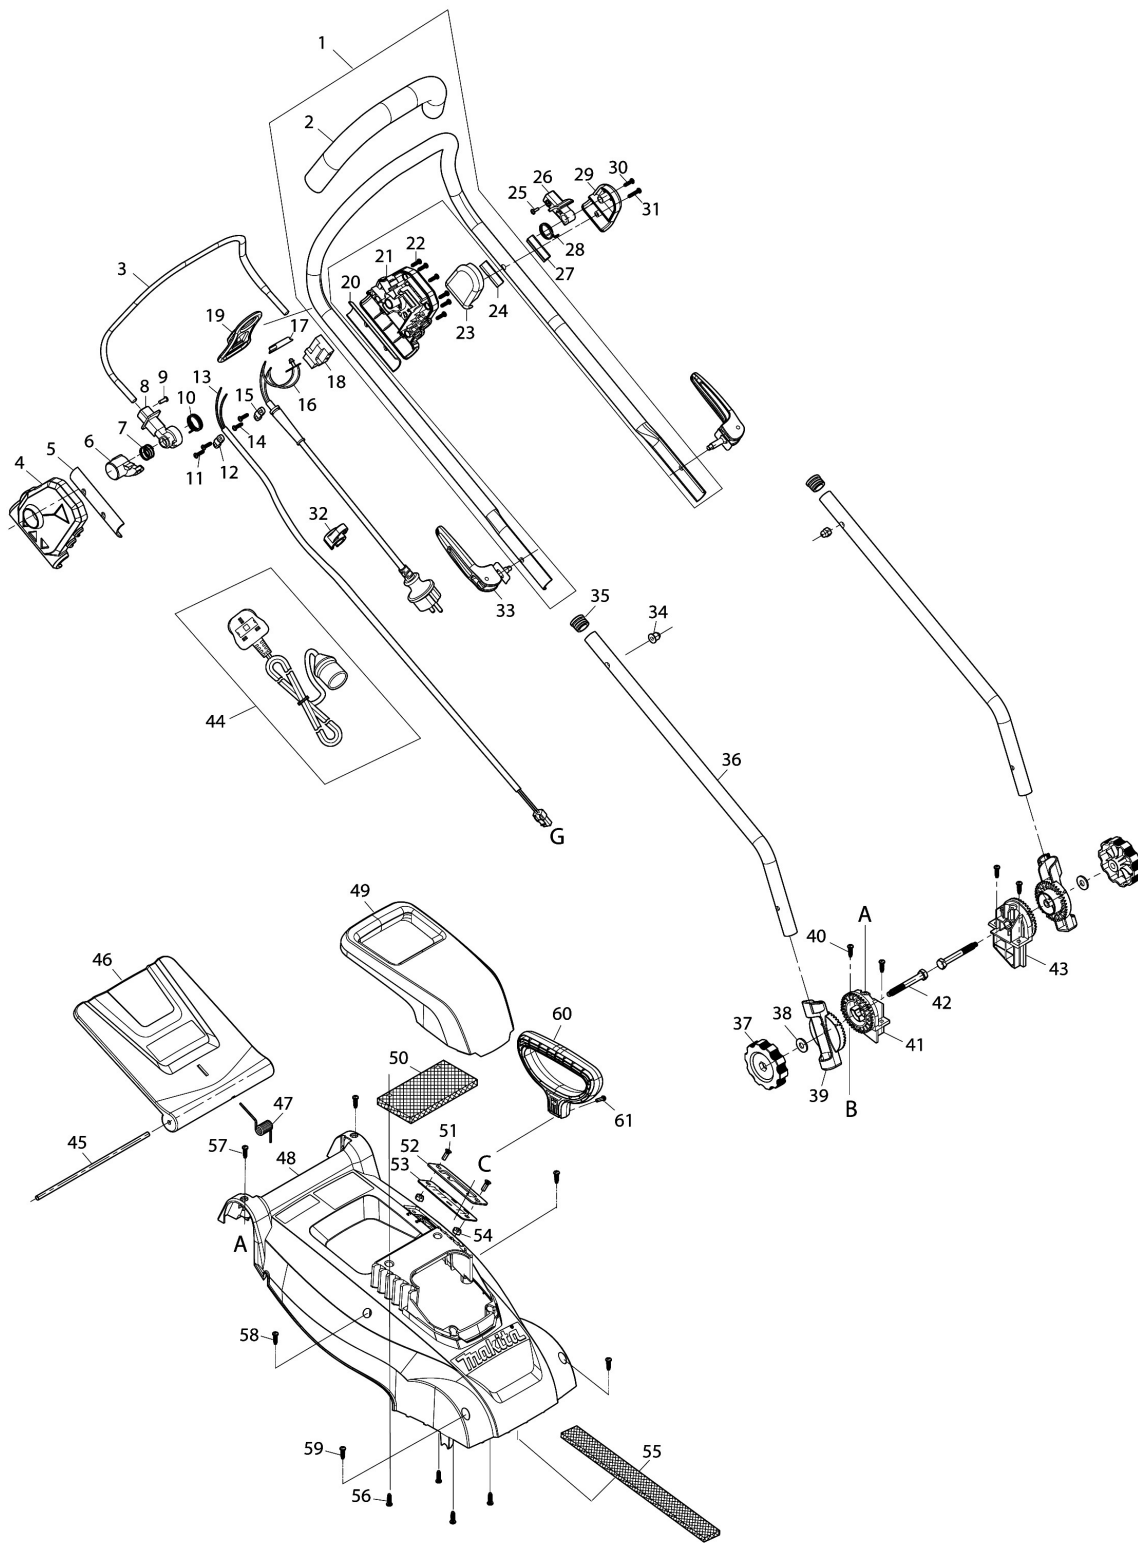

Model No.ELM3720 370MM ELECTRIC LAWN MOWER

Model No.ELM3720 370MM ELECTRIC LAWN MOWER

Model No.ELM3720 370MM ELECTRIC LAWN MOWER

Model No.ELM3720 370MM ELECTRIC LAWN MOWER

Položka	Objednávacie číslo	Popis	Zmena	ks	New/Old	Možnosť 1	Možnosť 2	Poznámka
001	YA00000866	UPPER HANDLE BAR ASSY		1				
D10		INC. 2						
002	YA00001175	SPONGE GRIP		1				
003	YA00000867	SWITCH LEVER		1				
004	YA00000765	SWITCH BOX RIGHT		1				
005	YA00000786	SWITCH BOX CLAMP SPASER		1				
006	YA00000766	SWITCH LINK BUTTON		1				
007	YA00000767	COMPRESSION SPRING 16.8		1				
008	YA00000768	SWITCH LEVER END CAP RIGHT		1				
009	652024721	SELF DRILLING SCREW 3.5X10		1				
010	YA00000769	SWITCH TORSION SPRING 21		1				
011	YA00000778	SELF TAPPING SCREW ST4X16		2				
012	YA00000780	CORD CLAMP		1				
013	YA00000771	POWER SUPPLY CORD ASSY		1				
014	YA00000778	SELF TAPPING SCREW ST4X16		2				
015	YA00000780	CORD CLAMP		1				
016	YA00000773	POWER SUPPLY CORD ASSY (EURO)		1				
017	YA00000781	INDICATOR LENZ		1				
018	YA00000772	SWITCH		1				
019	652023811	CABLE HANGER		1				
020	YA00000786	SWITCH BOX CLAMP SPASER		1				
021	YA00000782	SWITCH BOX LEFT		1				
022	YA00000778	SELF TAPPING SCREW ST4X16		6				
023	652023795	SPRING BOX RIGHT		1				
024	YA00000787	LEVER BOX CLAMP SPASER		1				
025	652024721	SELF DRILLING SCREW 3.5X10		1				
026	652023794	SWITCH LEVER END LEFT		1				
027	YA00000737	TORSION SPRING		1				
028	YA00000787	LEVER BOX CLAMP SPASER		1				
029	652023793	SPRING BOX LEFT		1				
030	YA00000778	SELF TAPPING SCREW ST4X16		1				
031	YA00000785	SELF TAPPING SCREW ST4X25		1				
032	YA00000799	CABLE CLIP		1				
033	YA00000801	TENSION LEVER ASSY		2				
034	YA00000802	HEX.FRANGE CAP NUT M6		2				
035	YA00001166	PIPE END CAP		2				
036	YA00001167	LOWER HANDLE		2				
037	YA00000803	M8 KNOB		2				
038	YA00000420	WASHER		2				
039	YA00000804	ANGLE ADJUSTMENT JOINT UPPER		2				
040	YA00000806	SELF TAPPING SCREW ST5X20		4				
041	YA00000875	ANGLE ADJUSTMENT JOINT LOWER R		1				
042	YA00000807	HEX BOLT M8X65		2				