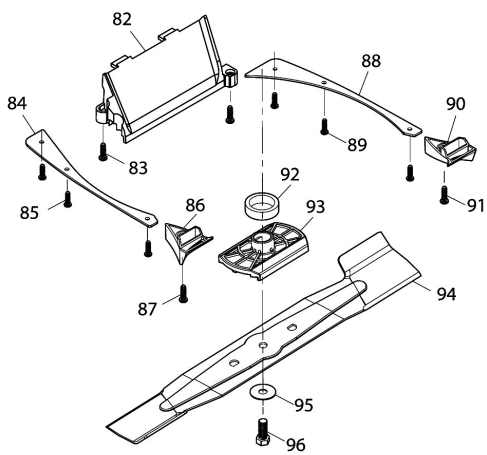

Model No.ELM3720 370MM ELECTRIC LAWN MOWER

Model No.ELM3720 370MM ELECTRIC LAWN MOWER

Model No.ELM3720 370MM ELECTRIC LAWN MOWER

Model No.ELM3720 370MM ELECTRIC LAWN MOWER

Položka	Objednávacie číslo	Popis	Zmena	ks	New/Old	Možnosť 1	Možnosť 2	Poznámka
001	YA00000866	UPPER HANDLE BAR ASSY		1				
D10		INC. 2						
002	YA00001175	SPONGE GRIP		1				
003	YA00000867	SWITCH LEVER		1				
004	YA00000765	SWITCH BOX RIGHT		1				
005	YA00000786	SWITCH BOX CLAMP SPASER		1				
006	YA00000766	SWITCH LINK BUTTON		1				
007	YA00000767	COMPRESSION SPRING 16.8		1				
008	YA00000768	SWITCH LEVER END CAP RIGHT		1				
009	652024721	SELF DRILLING SCREW 3.5X10		1				
010	YA00000769	SWITCH TORSION SPRING 21		1				
011	YA00000778	SELF TAPPING SCREW ST4X16		2				
012	YA00000780	CORD CLAMP		1				
013	YA00000771	POWER SUPPLY CORD ASSY		1				
014	YA00000778	SELF TAPPING SCREW ST4X16		2				
015	YA00000780	CORD CLAMP		1				
016	YA00000773	POWER SUPPLY CORD ASSY (EURO)		1				
017	YA00000781	INDICATOR LENZ		1				
018	YA00000772	SWITCH		1				
019	652023811	CABLE HANGER		1				
020	YA00000786	SWITCH BOX CLAMP SPASER		1				
021	YA00000782	SWITCH BOX LEFT		1				
022	YA00000778	SELF TAPPING SCREW ST4X16		6				
023	652023795	SPRING BOX RIGHT		1				
024	YA00000787	LEVER BOX CLAMP SPASER		1				
025	652024721	SELF DRILLING SCREW 3.5X10		1				
026	652023794	SWITCH LEVER END LEFT		1				
027	YA00000737	TORSION SPRING		1				
028	YA00000787	LEVER BOX CLAMP SPASER		1				
029	652023793	SPRING BOX LEFT		1				
030	YA00000778	SELF TAPPING SCREW ST4X16		1				
031	YA00000785	SELF TAPPING SCREW ST4X25		1				
032	YA00000799	CABLE CLIP		1				
033	YA00000801	TENSION LEVER ASSY		2				
034	YA00000802	HEX.FRANGE CAP NUT M6		2				
035	YA00001166	PIPE END CAP		2				
036	YA00001167	LOWER HANDLE		2				
037	YA00000803	M8 KNOB		2				
038	YA00000420	WASHER		2				
039	YA00000804	ANGLE ADJUSTMENT JOINT UPPER		2				
040	YA00000806	SELF TAPPING SCREW ST5X20		4				
041	YA00000875	ANGLE ADJUSTMENT JOINT LOWER R		1				
042	YA00000807	HEX BOLT M8X65		2				