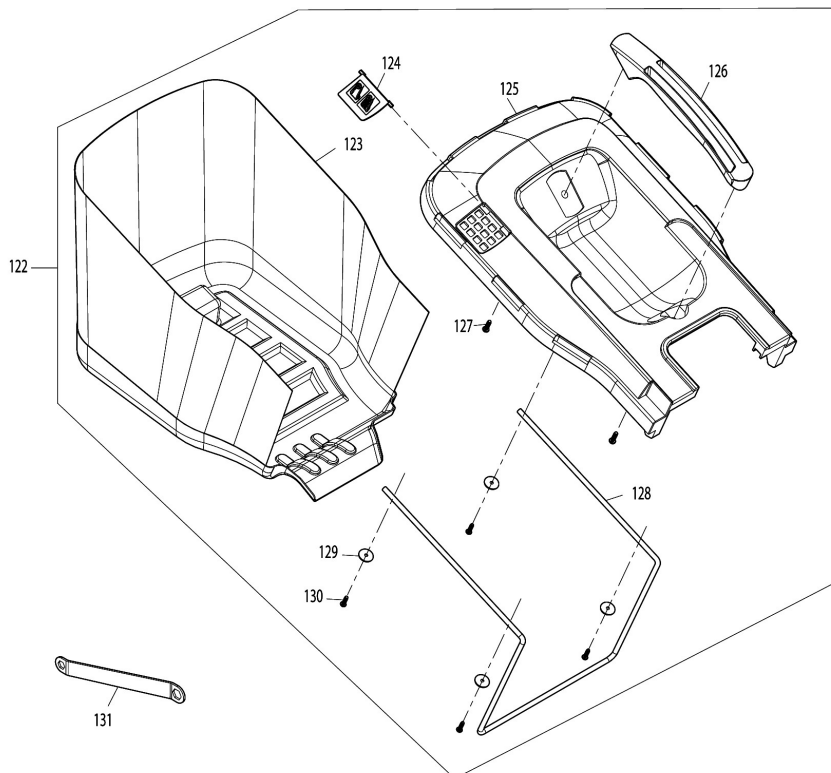

Model No.ELM3720 370MM ELECTRIC LAWN MOWER

Model No.ELM3720 370MM ELECTRIC LAWN MOWER

Model No.ELM3720 370MM ELECTRIC LAWN MOWER

Model No.ELM3720 370MM ELECTRIC LAWN MOWER

Položka	Objednávacie číslo	Popis	Zmena	ks	New/Old	Možnosť 1	Možnosť 2	Poznámka
001	YA00000866	UPPER HANDLE BAR ASSY		1				
D10		INC. 2						
002	YA00001175	SPONGE GRIP		1				
003	YA00000867	SWITCH LEVER		1				
004	YA00000765	SWITCH BOX RIGHT		1				
005	YA00000786	SWITCH BOX CLAMP SPASER		1				
006	YA00000766	SWITCH LINK BUTTON		1				
007	YA00000767	COMPRESSION SPRING 16.8		1				
008	YA00000768	SWITCH LEVER END CAP RIGHT		1				
009	652024721	SELF DRILLING SCREW 3.5X10		1				
010	YA00000769	SWITCH TORSION SPRING 21		1				
011	YA00000778	SELF TAPPING SCREW ST4X16		2				
012	YA00000780	CORD CLAMP		1				
013	YA00000771	POWER SUPPLY CORD ASSY		1				
014	YA00000778	SELF TAPPING SCREW ST4X16		2				
015	YA00000780	CORD CLAMP		1				
016	YA00000773	POWER SUPPLY CORD ASSY (EURO)		1				
017	YA00000781	INDICATOR LENZ		1				
018	YA00000772	SWITCH		1				
019	652023811	CABLE HANGER		1				
020	YA00000786	SWITCH BOX CLAMP SPASER		1				
021	YA00000782	SWITCH BOX LEFT		1				
022	YA00000778	SELF TAPPING SCREW ST4X16		6				
023	652023795	SPRING BOX RIGHT		1				
024	YA00000787	LEVER BOX CLAMP SPASER		1				
025	652024721	SELF DRILLING SCREW 3.5X10		1				
026	652023794	SWITCH LEVER END LEFT		1				
027	YA00000737	TORSION SPRING		1				
028	YA00000787	LEVER BOX CLAMP SPASER		1				
029	652023793	SPRING BOX LEFT		1				
030	YA00000778	SELF TAPPING SCREW ST4X16		1				
031	YA00000785	SELF TAPPING SCREW ST4X25		1				
032	YA00000799	CABLE CLIP		1				
033	YA00000801	TENSION LEVER ASSY		2				
034	YA00000802	HEX.FRANGE CAP NUT M6		2				
035	YA00001166	PIPE END CAP		2				
036	YA00001167	LOWER HANDLE		2				
037	YA00000803	M8 KNOB		2				
038	YA00000420	WASHER		2				
039	YA00000804	ANGLE ADJUSTMENT JOINT UPPER		2				
040	YA00000806	SELF TAPPING SCREW ST5X20		4				
041	YA00000875	ANGLE ADJUSTMENT JOINT LOWER R		1				
042	YA00000807	HEX BOLT M8X65		2				