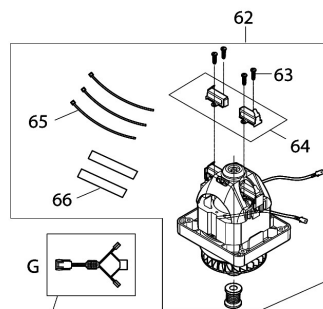

Model No.ELM3720 370MM ELECTRIC LAWN MOWER

Model No.ELM3720 370MM ELECTRIC LAWN MOWER

Model No.ELM3720 370MM ELECTRIC LAWN MOWER

Model No.ELM3720 370MM ELECTRIC LAWN MOWER

Položka	Objednávacie číslo	Popis	Zmena	ks	New/Old	Možnosť 1	Možnosť 2	Poznámka
001	YA00000866	UPPER HANDLE BAR ASSY		1				
D10		INC. 2						
002	YA00001175	SPONGE GRIP		1				
003	YA00000867	SWITCH LEVER		1				
004	YA00000765	SWITCH BOX RIGHT		1				
005	YA00000786	SWITCH BOX CLAMP SPASER		1				
006	YA00000766	SWITCH LINK BUTTON		1				
007	YA00000767	COMPRESSION SPRING 16.8		1				
008	YA00000768	SWITCH LEVER END CAP RIGHT		1				
009	652024721	SELF DRILLING SCREW 3.5X10		1				
010	YA00000769	SWITCH TORSION SPRING 21		1				
011	YA00000778	SELF TAPPING SCREW ST4X16		2				
012	YA00000780	CORD CLAMP		1				
013	YA00000771	POWER SUPPLY CORD ASSY		1				
014	YA00000778	SELF TAPPING SCREW ST4X16		2				
015	YA00000780	CORD CLAMP		1				
016	YA00000773	POWER SUPPLY CORD ASSY (EURO)		1				
017	YA00000781	INDICATOR LENZ		1				
018	YA00000772	SWITCH		1				
019	652023811	CABLE HANGER		1				
020	YA00000786	SWITCH BOX CLAMP SPASER		1				
021	YA00000782	SWITCH BOX LEFT		1				
022	YA00000778	SELF TAPPING SCREW ST4X16		6				
023	652023795	SPRING BOX RIGHT		1				
024	YA00000787	LEVER BOX CLAMP SPASER		1				
025	652024721	SELF DRILLING SCREW 3.5X10		1				
026	652023794	SWITCH LEVER END LEFT		1				
027	YA00000737	TORSION SPRING		1				
028	YA00000787	LEVER BOX CLAMP SPASER		1				
029	652023793	SPRING BOX LEFT		1				
030	YA00000778	SELF TAPPING SCREW ST4X16		1				
031	YA00000785	SELF TAPPING SCREW ST4X25		1				
032	YA00000799	CABLE CLIP		1				
033	YA00000801	TENSION LEVER ASSY		2				
034	YA00000802	HEX.FRANGE CAP NUT M6		2				
035	YA00001166	PIPE END CAP		2				
036	YA00001167	LOWER HANDLE		2				
037	YA00000803	M8 KNOB		2				
038	YA00000420	WASHER		2				
039	YA00000804	ANGLE ADJUSTMENT JOINT UPPER		2				
040	YA00000806	SELF TAPPING SCREW ST5X20		4				
041	YA00000875	ANGLE ADJUSTMENT JOINT LOWER R		1				
042	YA00000807	HEX BOLT M8X65		2				