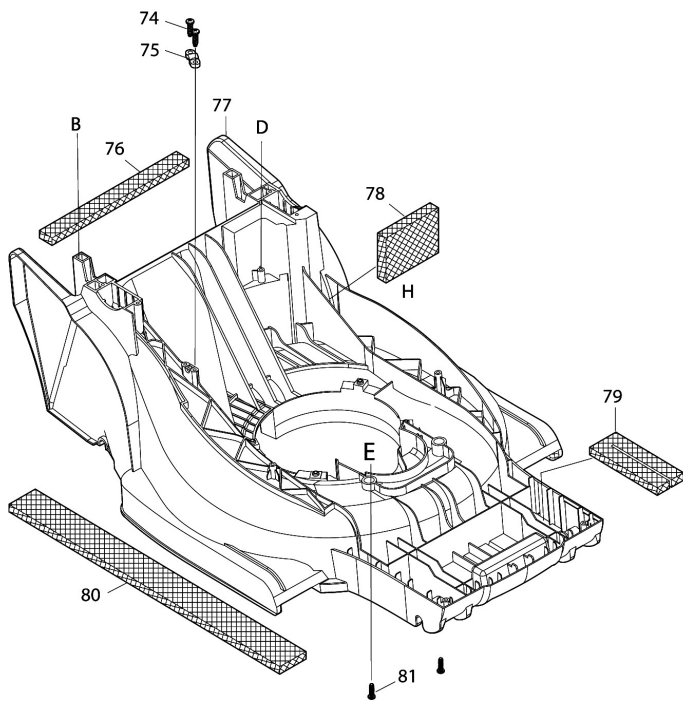

Model No.ELM3720 370MM ELECTRIC LAWN MOWER

Model No.ELM3720 370MM ELECTRIC LAWN MOWER

Model No.ELM3720 370MM ELECTRIC LAWN MOWER

Model No.ELM3720 370MM ELECTRIC LAWN MOWER

Položka	Objednávacie číslo	Popis	Zmena	ks	New/Old	Možnosť 1	Možnosť 2	Poznámka
001	YA00000866	UPPER HANDLE BAR ASSY		1				
D10		INC. 2						
002	YA00001175	SPONGE GRIP		1				
003	YA00000867	SWITCH LEVER		1				
004	YA00000765	SWITCH BOX RIGHT		1				
005	YA00000786	SWITCH BOX CLAMP SPASER		1				
006	YA00000766	SWITCH LINK BUTTON		1				
007	YA00000767	COMPRESSION SPRING 16.8		1				
008	YA00000768	SWITCH LEVER END CAP RIGHT		1				
009	652024721	SELF DRILLING SCREW 3.5X10		1				
010	YA00000769	SWITCH TORSION SPRING 21		1				
011	YA00000778	SELF TAPPING SCREW ST4X16		2				
012	YA00000780	CORD CLAMP		1				
013	YA00000771	POWER SUPPLY CORD ASSY		1				
014	YA00000778	SELF TAPPING SCREW ST4X16		2				
015	YA00000780	CORD CLAMP		1				
016	YA00000773	POWER SUPPLY CORD ASSY (EURO)		1				
017	YA00000781	INDICATOR LENZ		1				
018	YA00000772	SWITCH		1				
019	652023811	CABLE HANGER		1				
020	YA00000786	SWITCH BOX CLAMP SPASER		1				
021	YA00000782	SWITCH BOX LEFT		1				
022	YA00000778	SELF TAPPING SCREW ST4X16		6				
023	652023795	SPRING BOX RIGHT		1				
024	YA00000787	LEVER BOX CLAMP SPASER		1				
025	652024721	SELF DRILLING SCREW 3.5X10		1				
026	652023794	SWITCH LEVER END LEFT		1				
027	YA00000737	TORSION SPRING		1				
028	YA00000787	LEVER BOX CLAMP SPASER		1				
029	652023793	SPRING BOX LEFT		1				
030	YA00000778	SELF TAPPING SCREW ST4X16		1				
031	YA00000785	SELF TAPPING SCREW ST4X25		1				
032	YA00000799	CABLE CLIP		1				
033	YA00000801	TENSION LEVER ASSY		2				
034	YA00000802	HEX.FRANGE CAP NUT M6		2				
035	YA00001166	PIPE END CAP		2				
036	YA00001167	LOWER HANDLE		2				
037	YA00000803	M8 KNOB		2				
038	YA00000420	WASHER		2				
039	YA00000804	ANGLE ADJUSTMENT JOINT UPPER		2				
040	YA00000806	SELF TAPPING SCREW ST5X20		4				
041	YA00000875	ANGLE ADJUSTMENT JOINT LOWER R		1				
042	YA00000807	HEX BOLT M8X65		2				