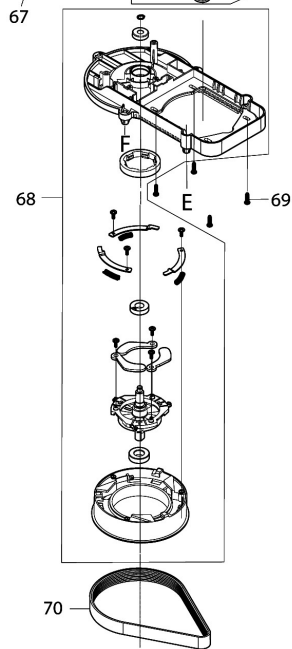

Model No.ELM3720 370MM ELECTRIC LAWN MOWER

Model No.ELM3720 370MM ELECTRIC LAWN MOWER

Model No.ELM3720 370MM ELECTRIC LAWN MOWER

Model No.ELM3720 370MM ELECTRIC LAWN MOWER

Položka	Objednávacie číslo	Popis	Zmena	ks	New/Old	Možnosť 1	Možnosť 2	Poznámka
001	YA00000866	UPPER HANDLE BAR ASSY		1				
D10		INC. 2						
002	YA00001175	SPONGE GRIP		1				
003	YA00000867	SWITCH LEVER		1				
004	YA00000765	SWITCH BOX RIGHT		1				
005	YA00000786	SWITCH BOX CLAMP SPASER		1				
006	YA00000766	SWITCH LINK BUTTON		1				
007	YA00000767	COMPRESSION SPRING 16.8		1				
008	YA00000768	SWITCH LEVER END CAP RIGHT		1				
009	652024721	SELF DRILLING SCREW 3.5X10		1				
010	YA00000769	SWITCH TORSION SPRING 21		1				
011	YA00000778	SELF TAPPING SCREW ST4X16		2				
012	YA00000780	CORD CLAMP		1				
013	YA00000771	POWER SUPPLY CORD ASSY		1				
014	YA00000778	SELF TAPPING SCREW ST4X16		2				
015	YA00000780	CORD CLAMP		1				
016	YA00000773	POWER SUPPLY CORD ASSY (EURO)		1				
017	YA00000781	INDICATOR LENZ		1				
018	YA00000772	SWITCH		1				
019	652023811	CABLE HANGER		1				
020	YA00000786	SWITCH BOX CLAMP SPASER		1				
021	YA00000782	SWITCH BOX LEFT		1				
022	YA00000778	SELF TAPPING SCREW ST4X16		6				
023	652023795	SPRING BOX RIGHT		1				
024	YA00000787	LEVER BOX CLAMP SPASER		1				
025	652024721	SELF DRILLING SCREW 3.5X10		1				
026	652023794	SWITCH LEVER END LEFT		1				
027	YA00000737	TORSION SPRING		1				
028	YA00000787	LEVER BOX CLAMP SPASER		1				
029	652023793	SPRING BOX LEFT		1				
030	YA00000778	SELF TAPPING SCREW ST4X16		1				
031	YA00000785	SELF TAPPING SCREW ST4X25		1				
032	YA00000799	CABLE CLIP		1				
033	YA00000801	TENSION LEVER ASSY		2				
034	YA00000802	HEX.FRANGE CAP NUT M6		2				
035	YA00001166	PIPE END CAP		2				
036	YA00001167	LOWER HANDLE		2				
037	YA00000803	M8 KNOB		2				
038	YA00000420	WASHER		2				
039	YA00000804	ANGLE ADJUSTMENT JOINT UPPER		2				
040	YA00000806	SELF TAPPING SCREW ST5X20		4				
041	YA00000875	ANGLE ADJUSTMENT JOINT LOWER R		1				
042	YA00000807	HEX BOLT M8X65		2				