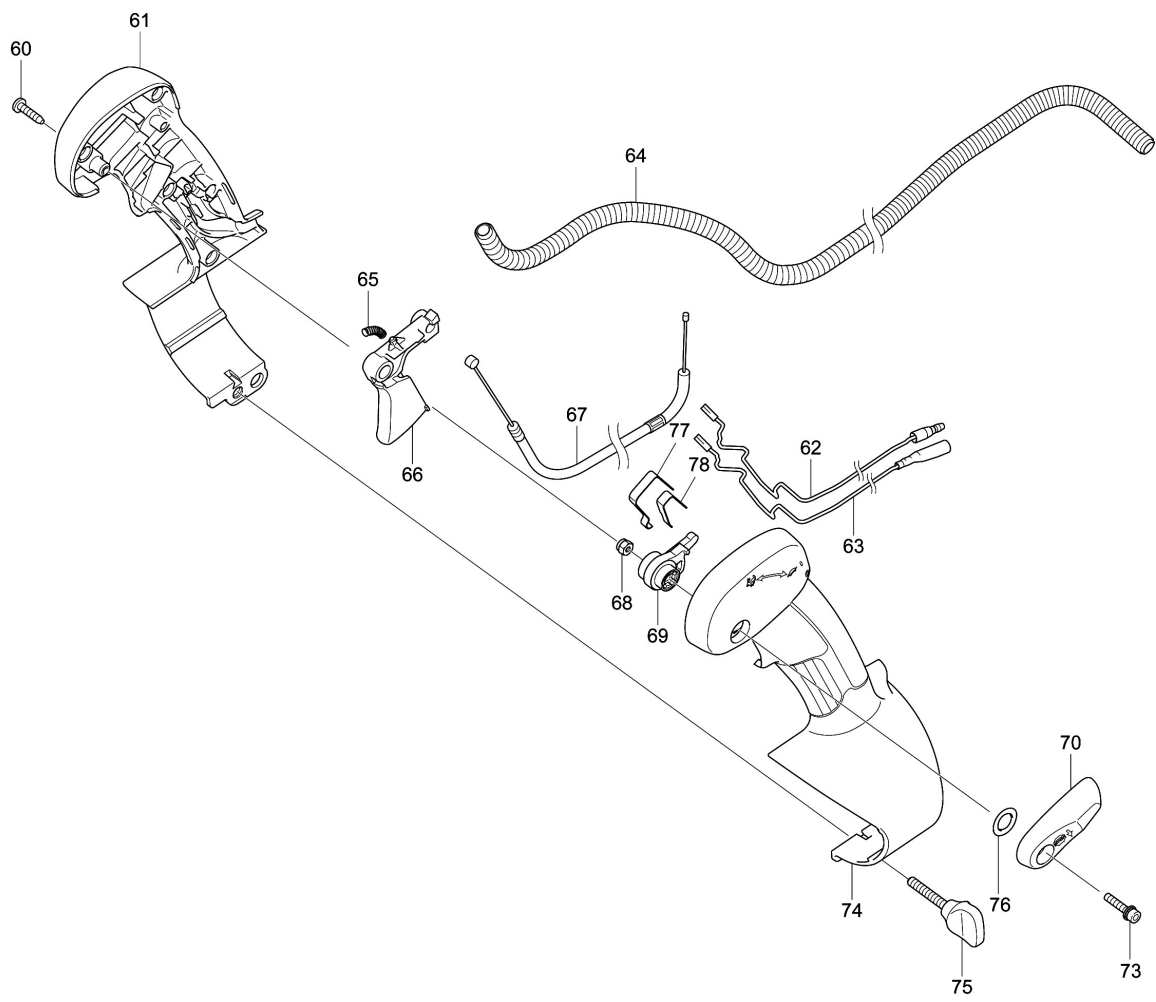

Model No.MG5300.4 PETROL BLOWER