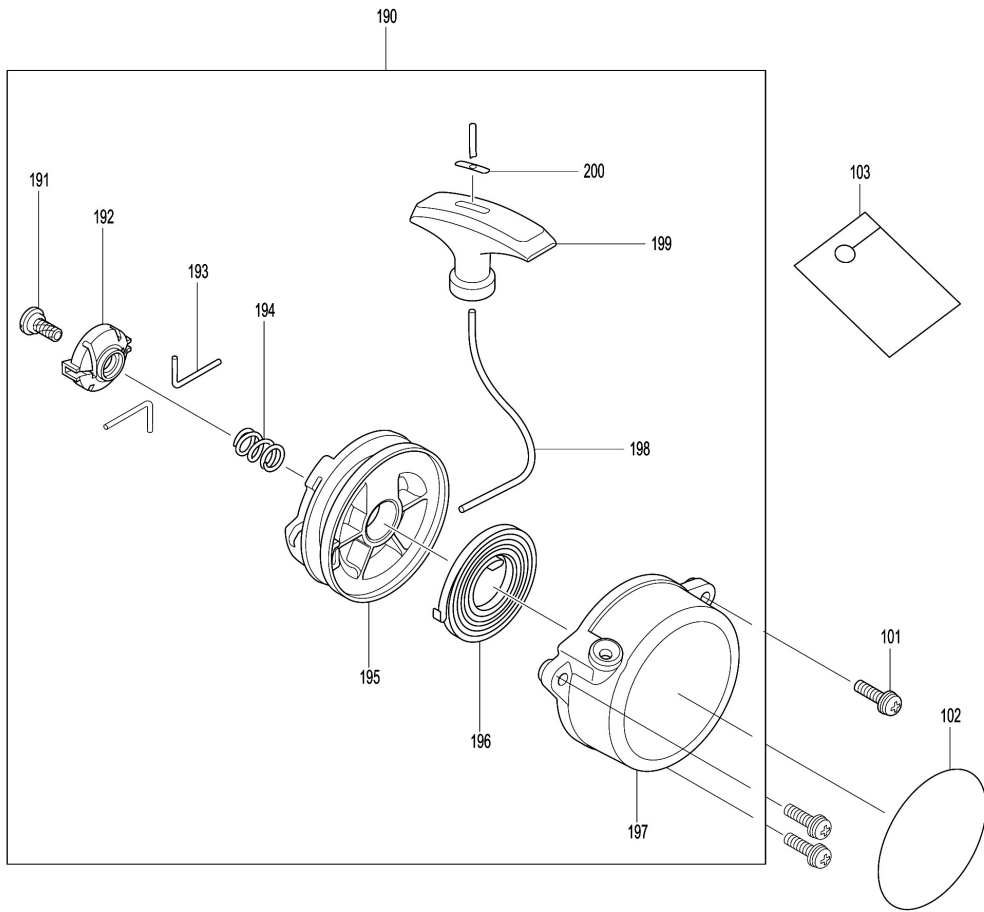

Model No.MG5300.4 PETROL BLOWER