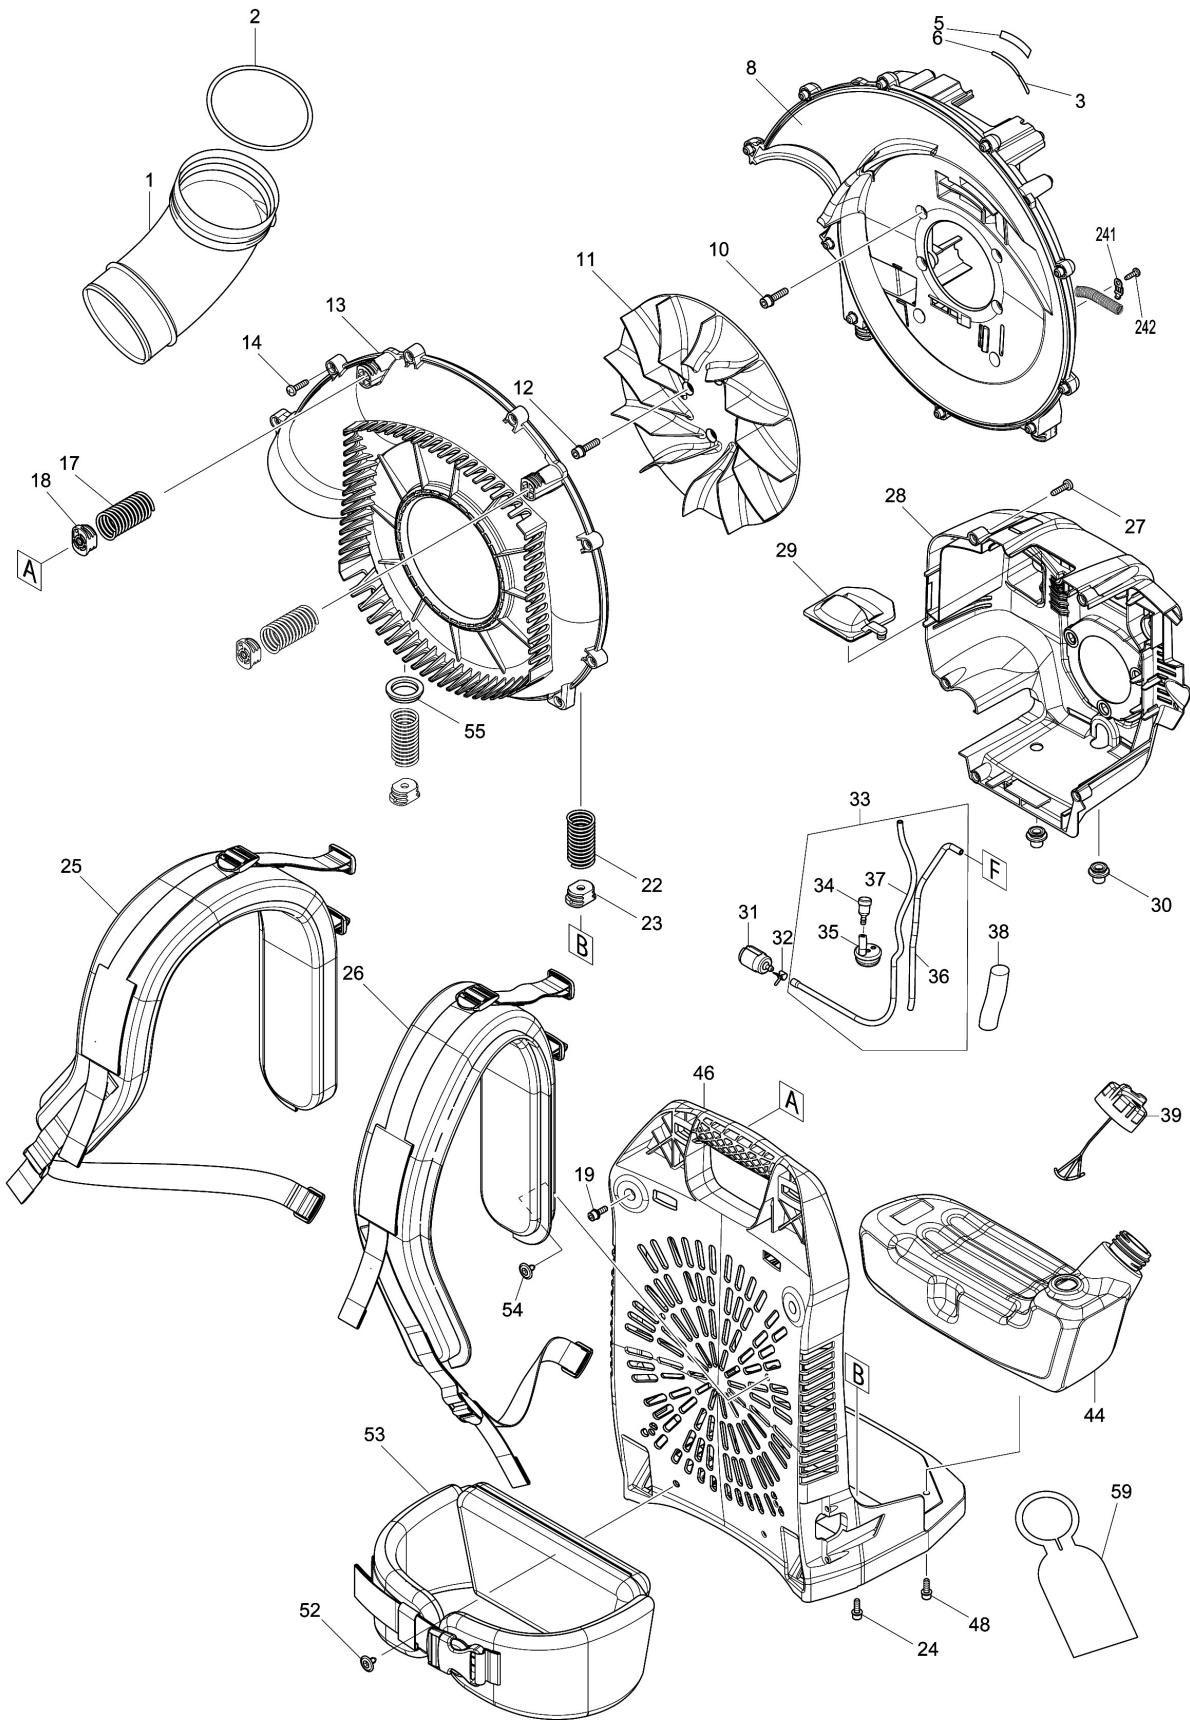

Model No.MG5300.4 PETROL BLOWER