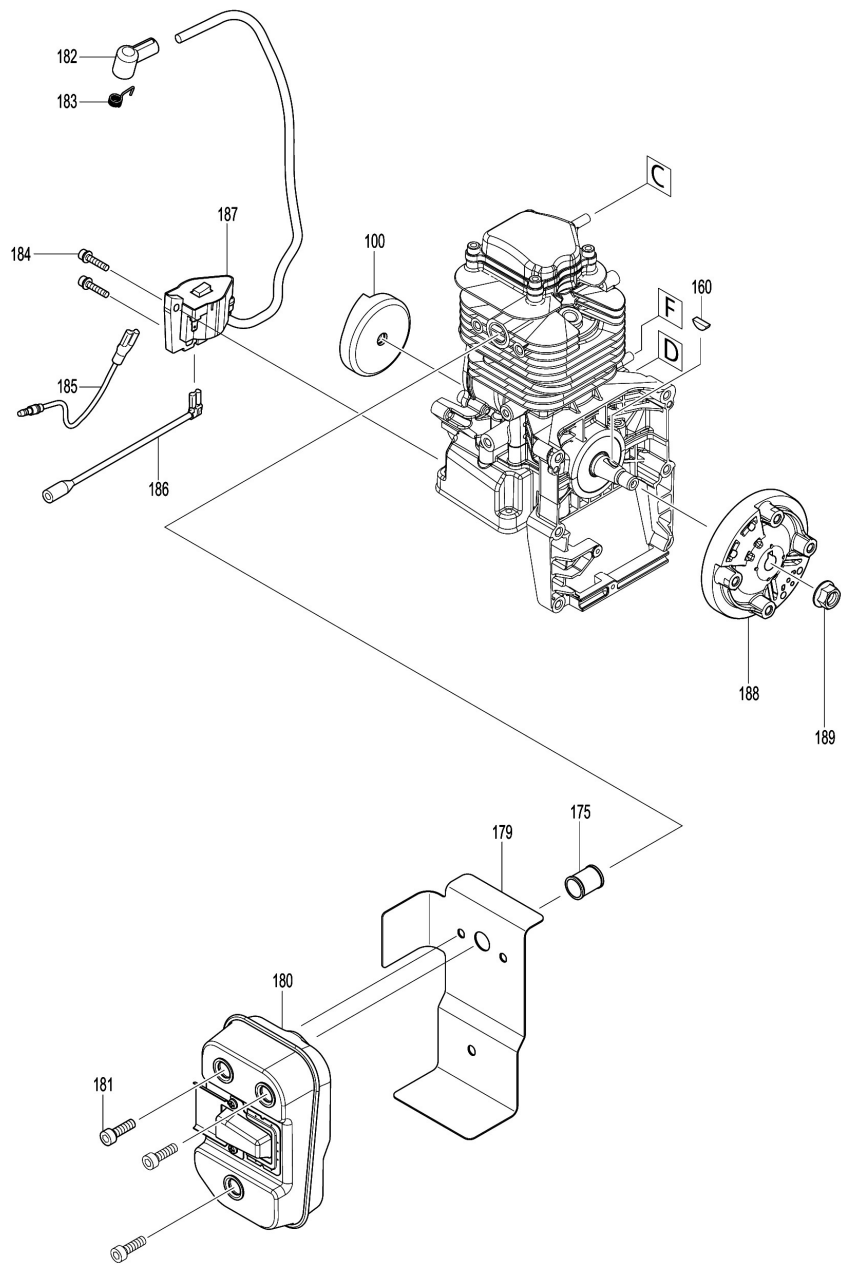

Model No.MG5300.4 PETROL BLOWER