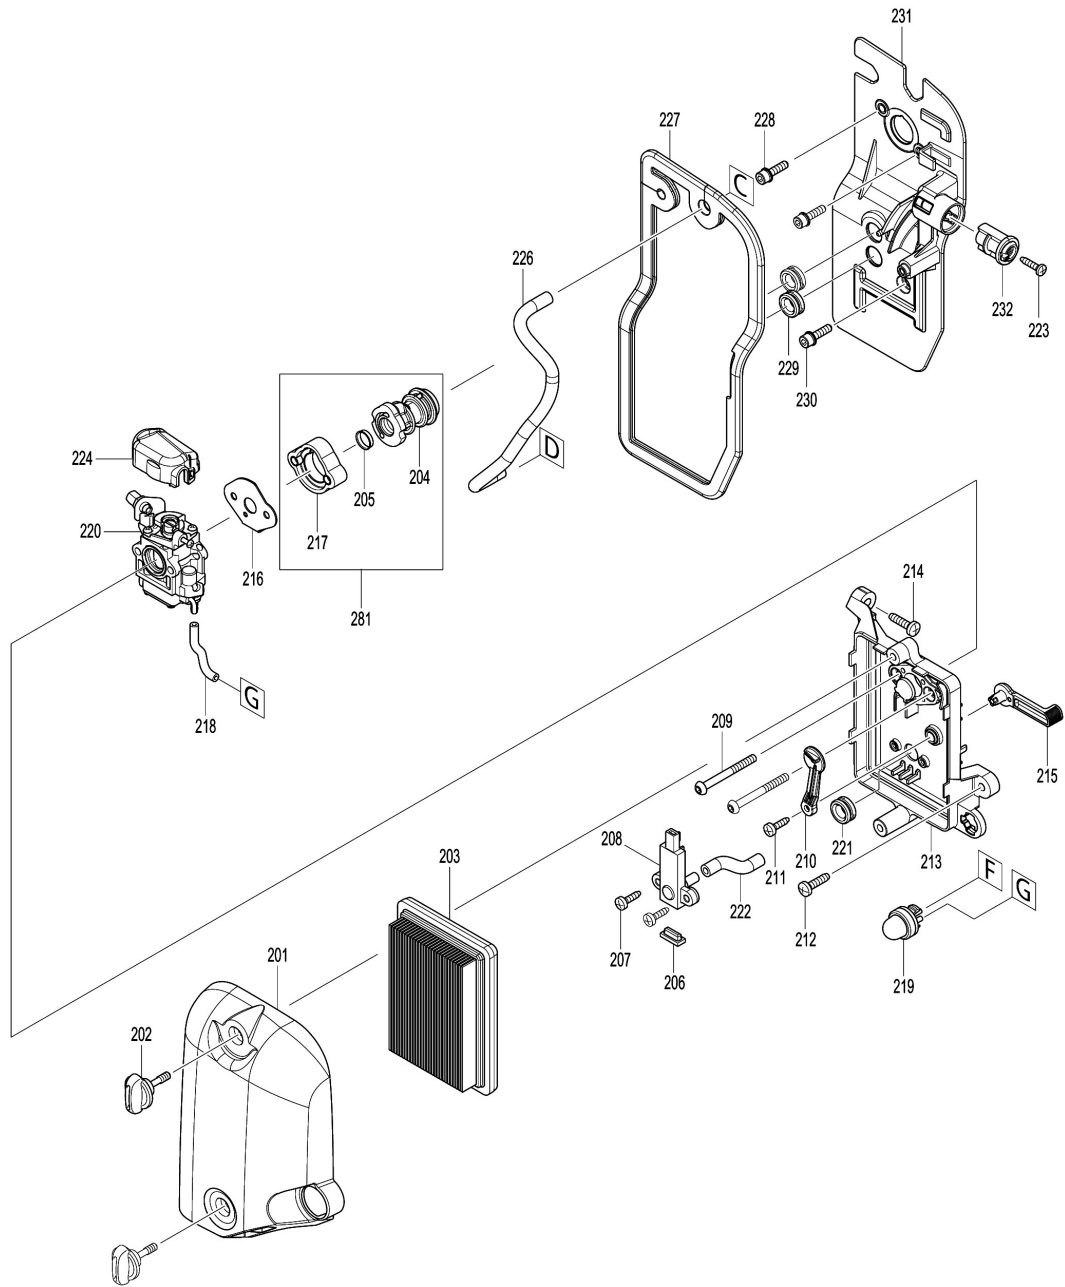

Model No.MG5300.4 PETROL BLOWER