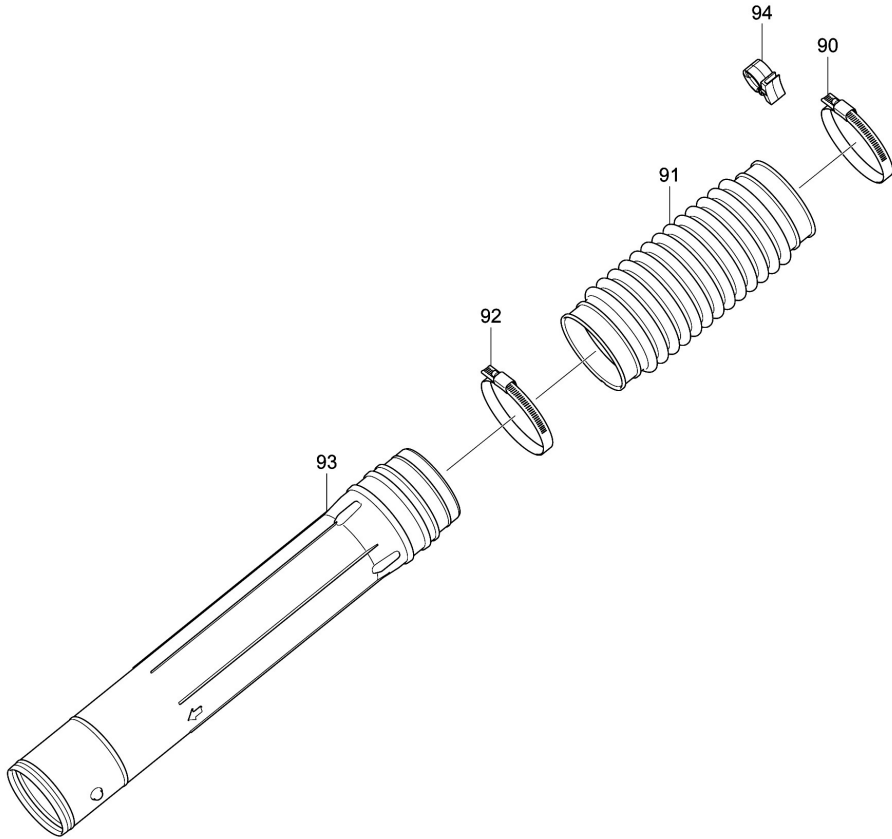

Model No.MG5300.4 PETROL BLOWER