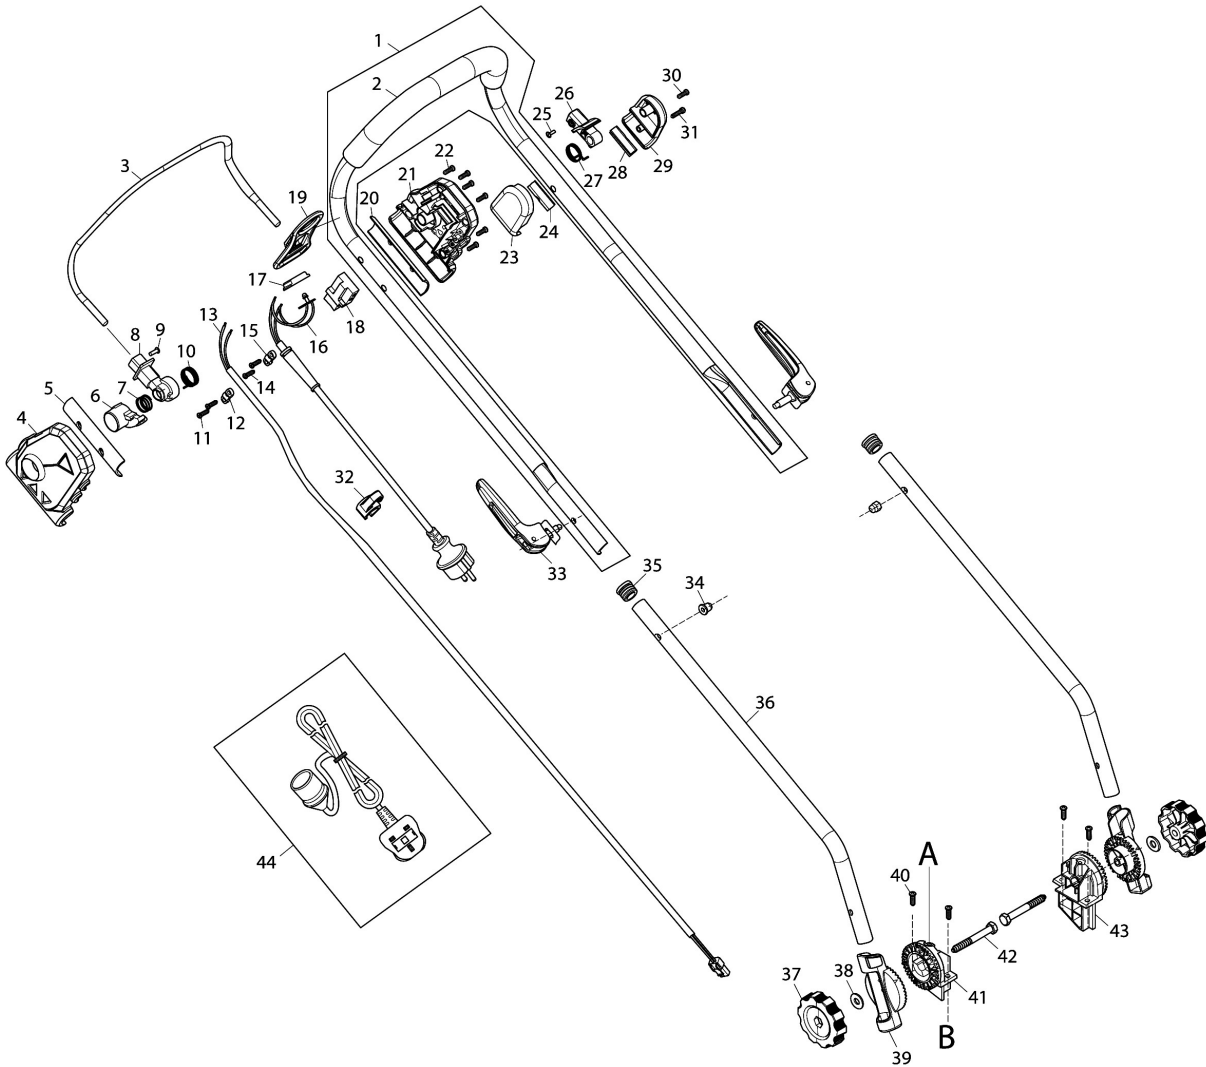

Model No.ELM3320 330MM ELECTRIC LAWN MOWER