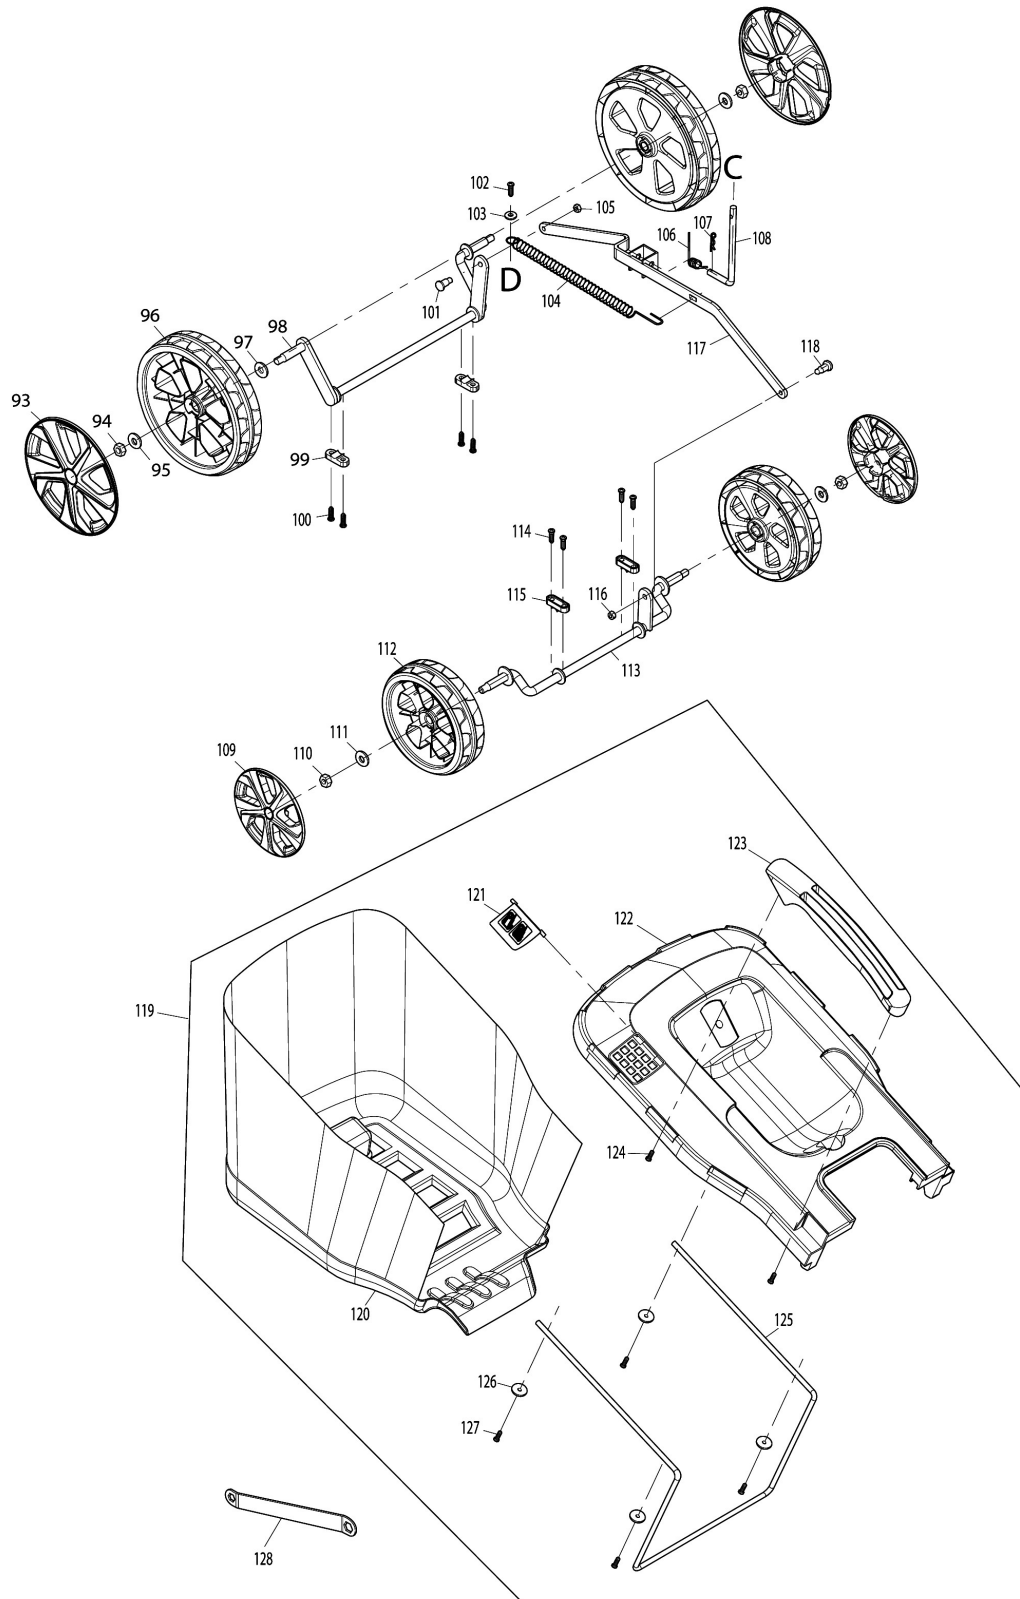

Model No.ELM3320 330MM ELECTRIC LAWN MOWER