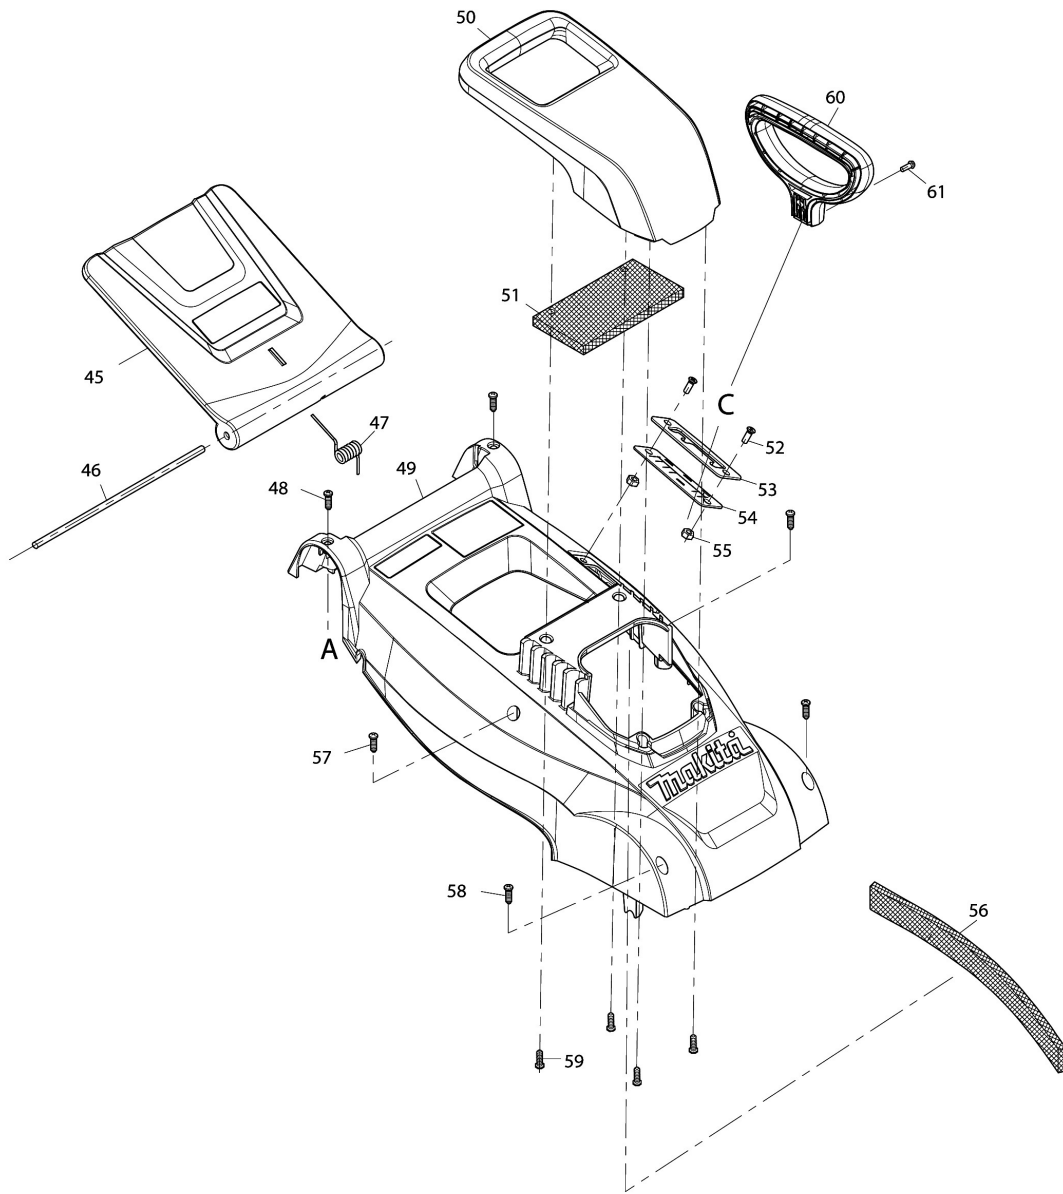

Model No.ELM3320 330MM ELECTRIC LAWN MOWER