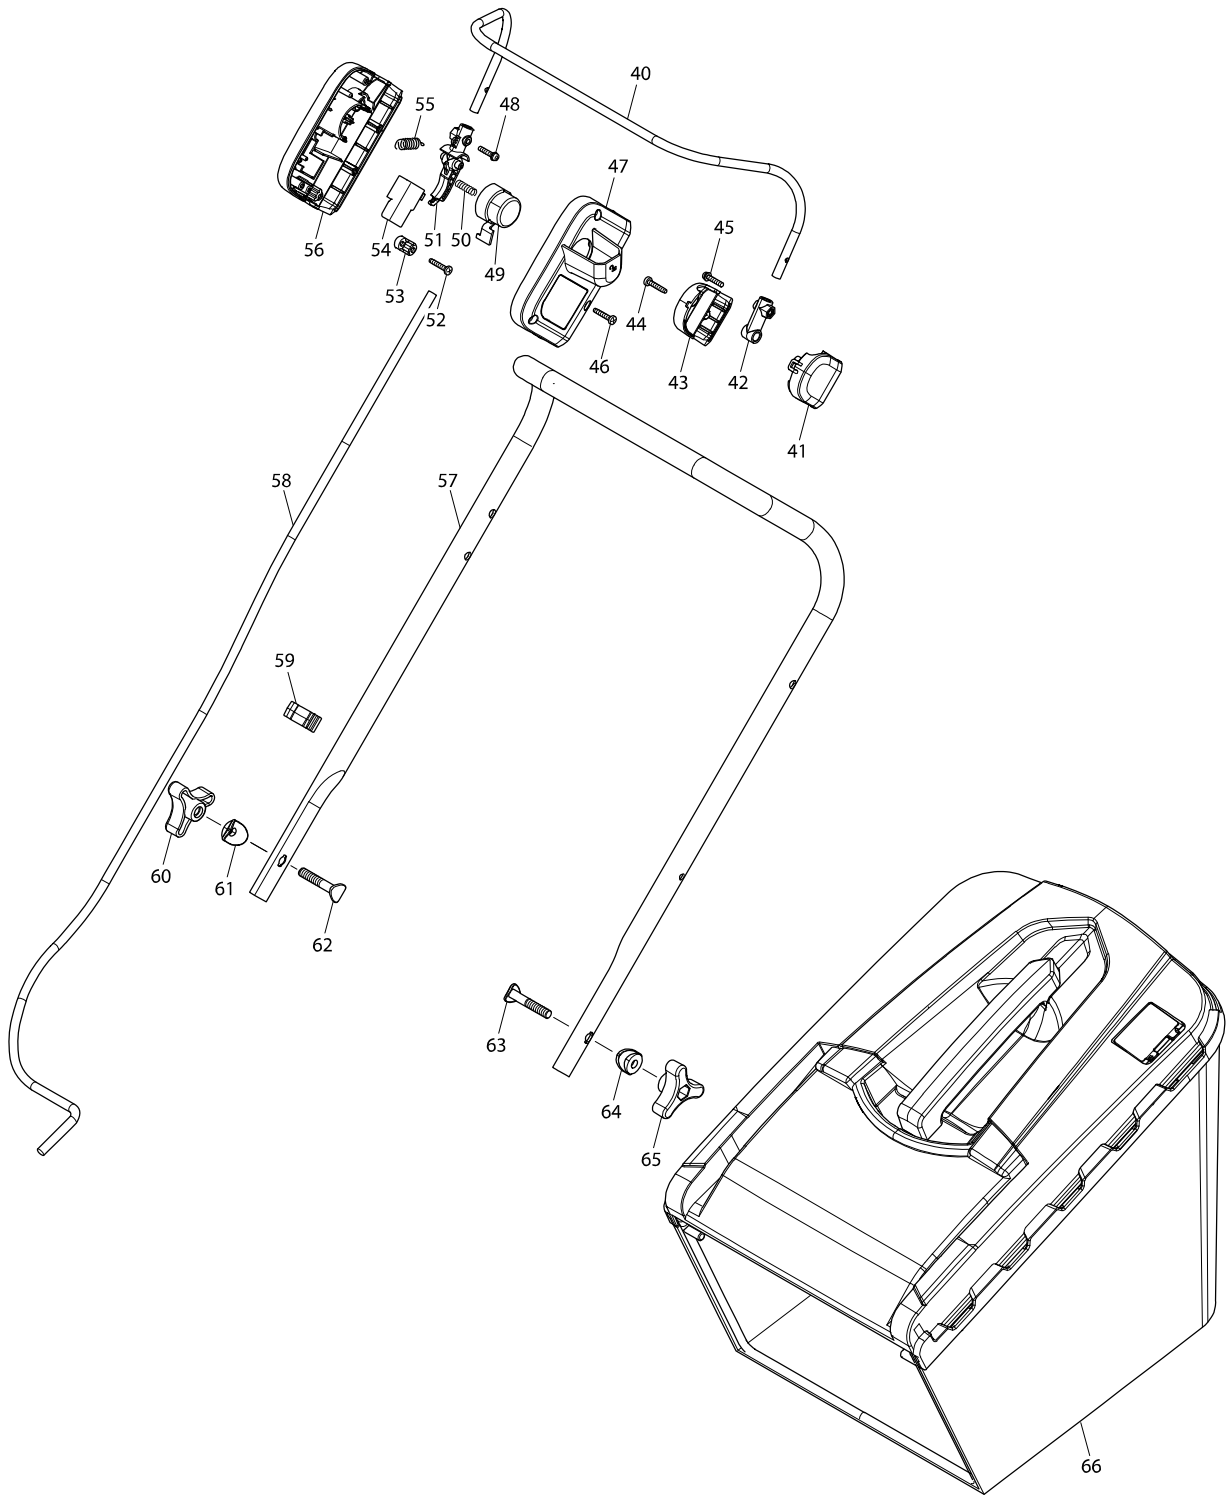

Model AM3738 380MM CORDLESS LAWN MOWER

2013/10
AM-3738 2/4