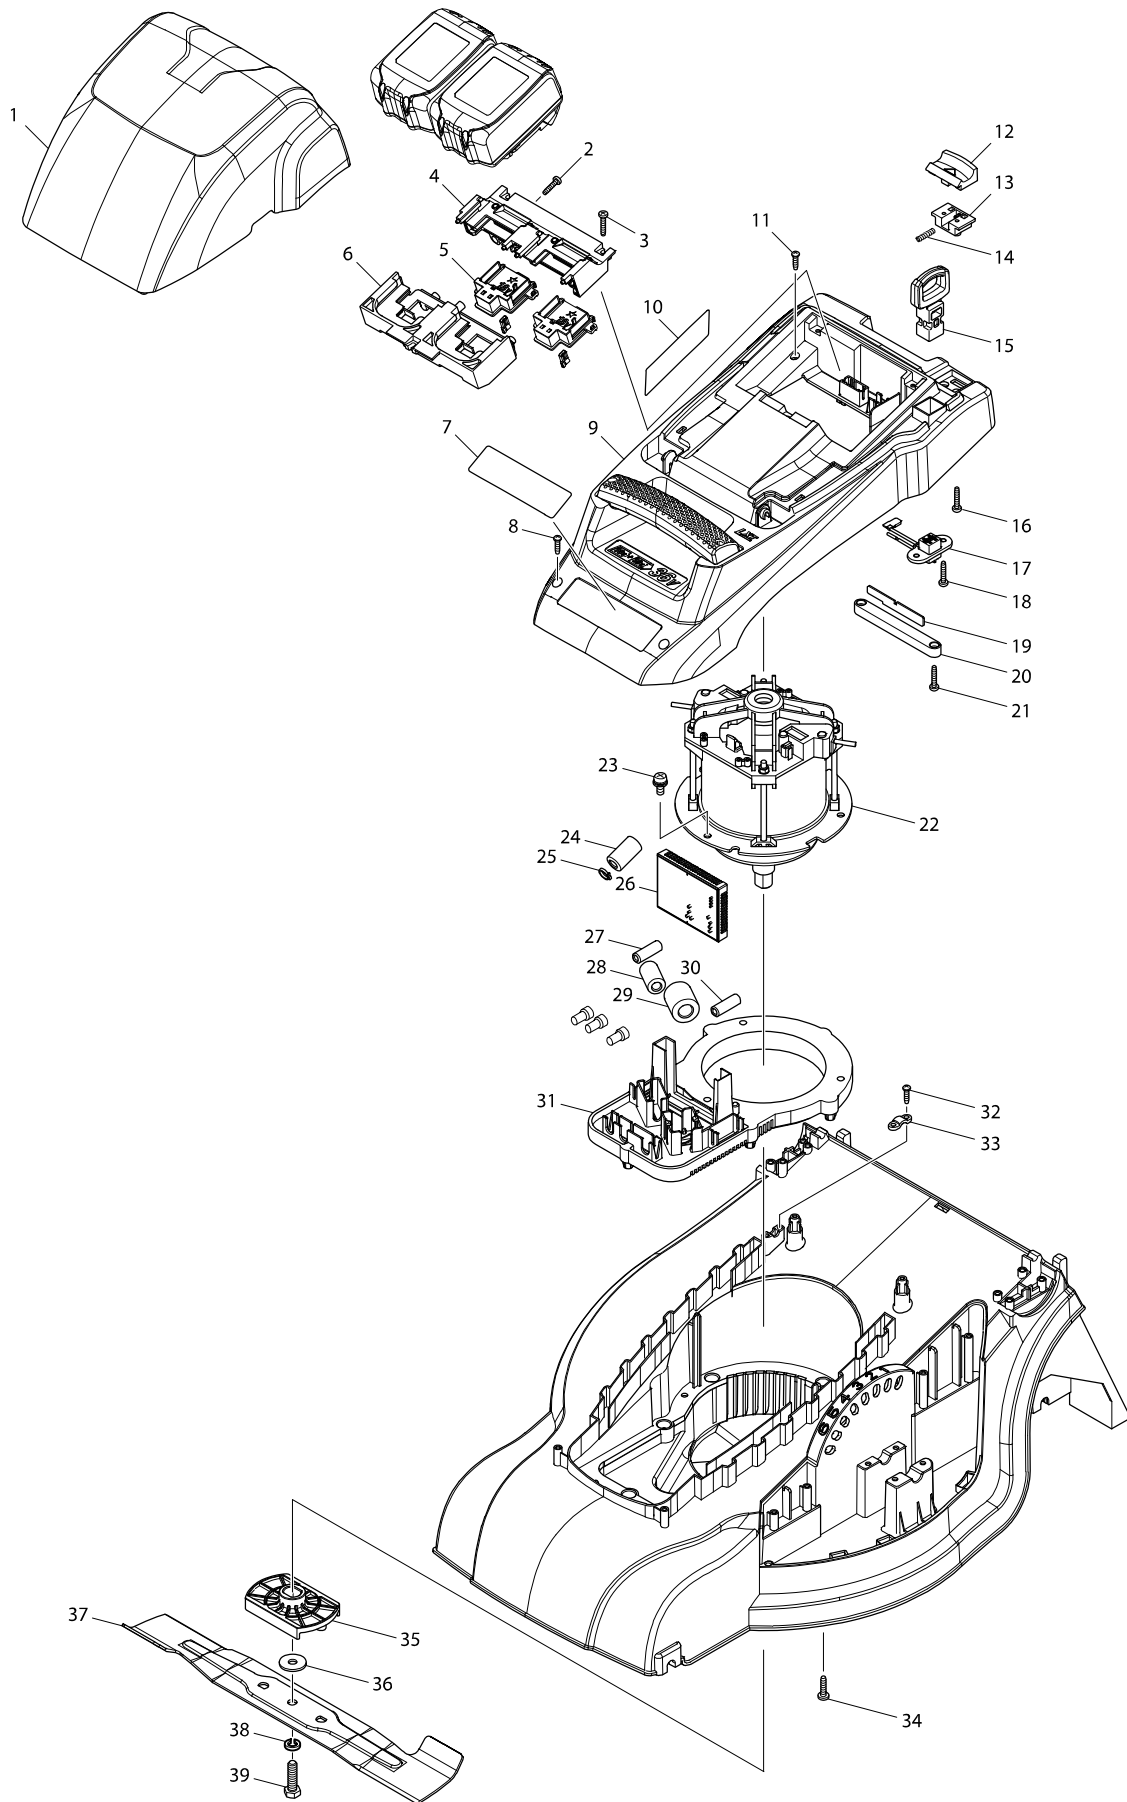

Model AM3738 380MM CORDLESS LAWN MOWER