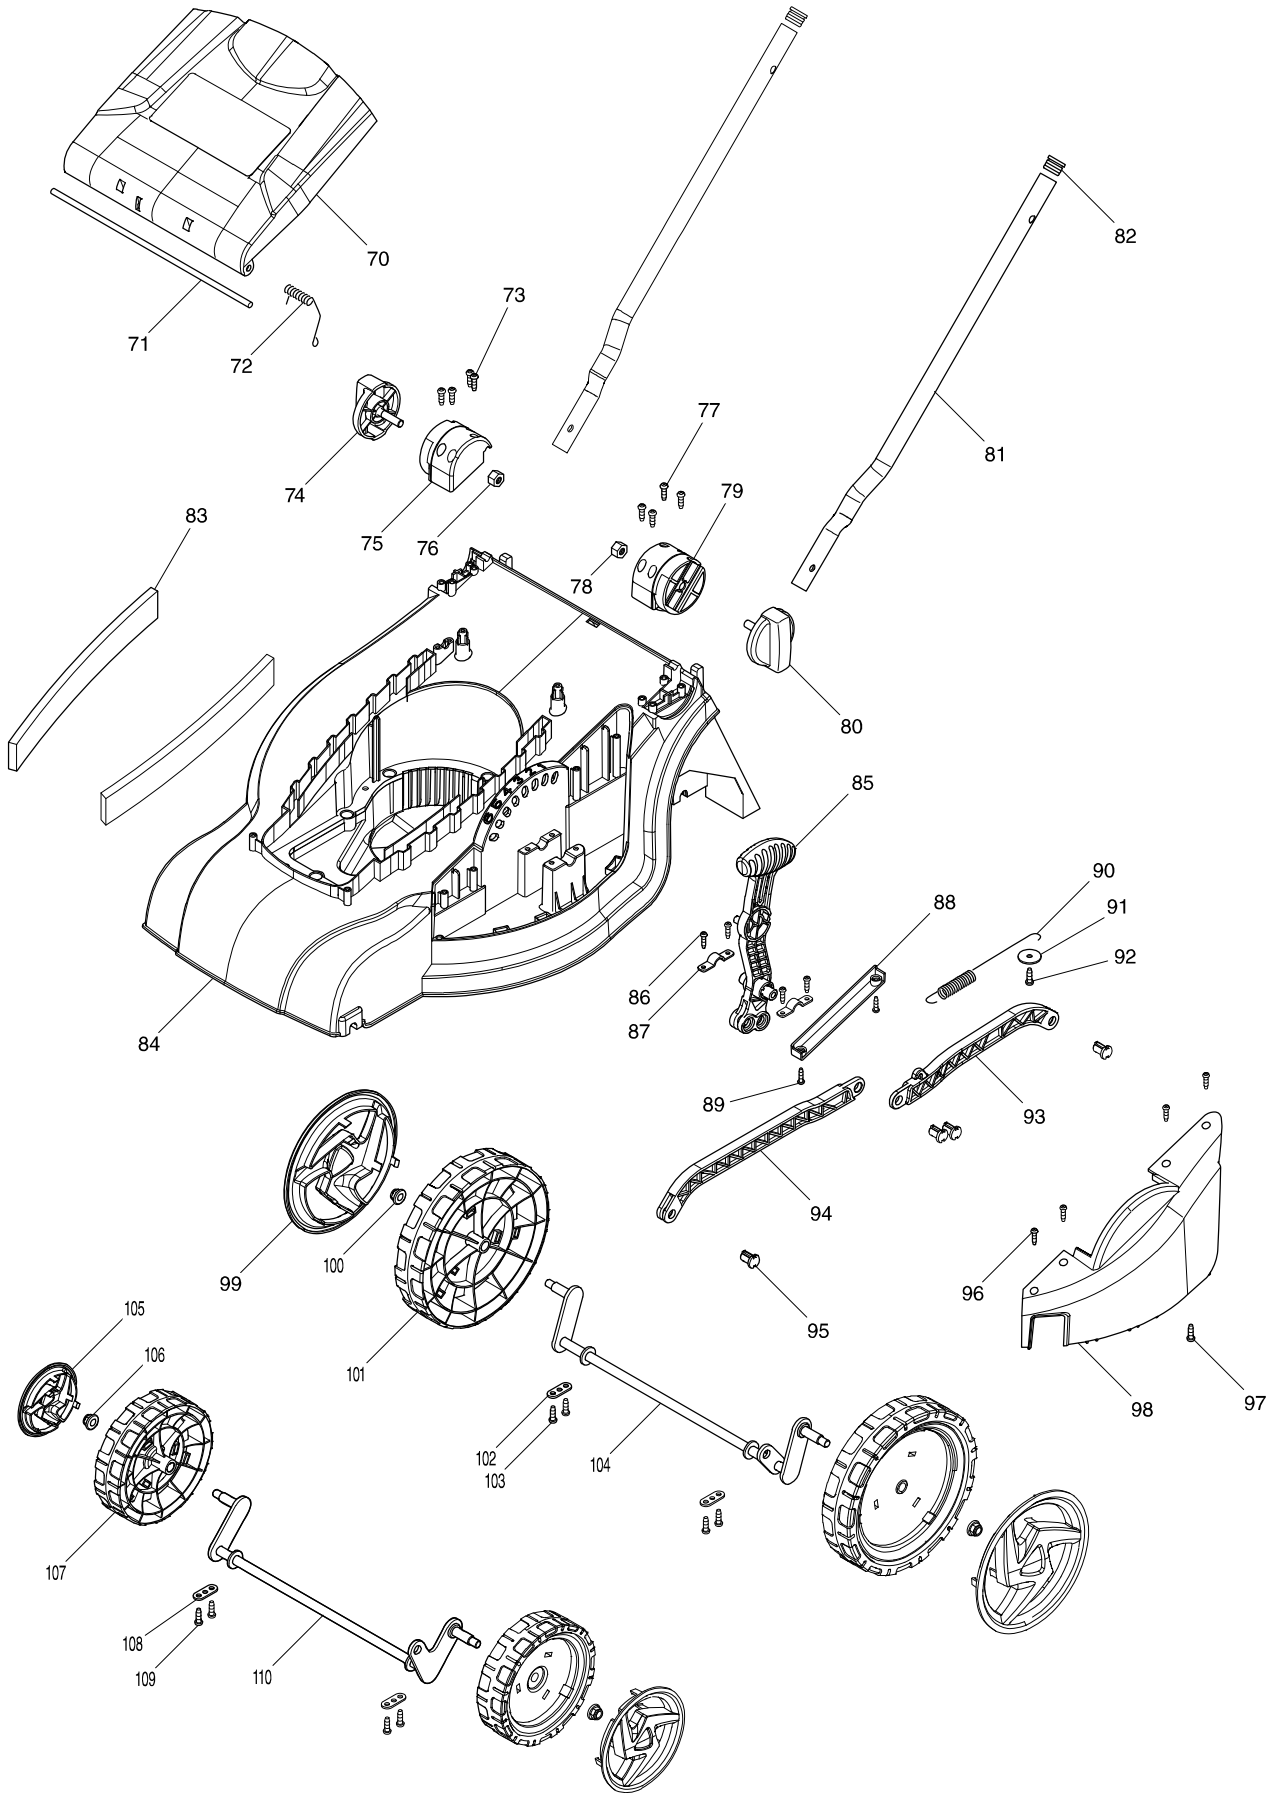

Model AM3738 380MM CORDLESS LAWN MOWER